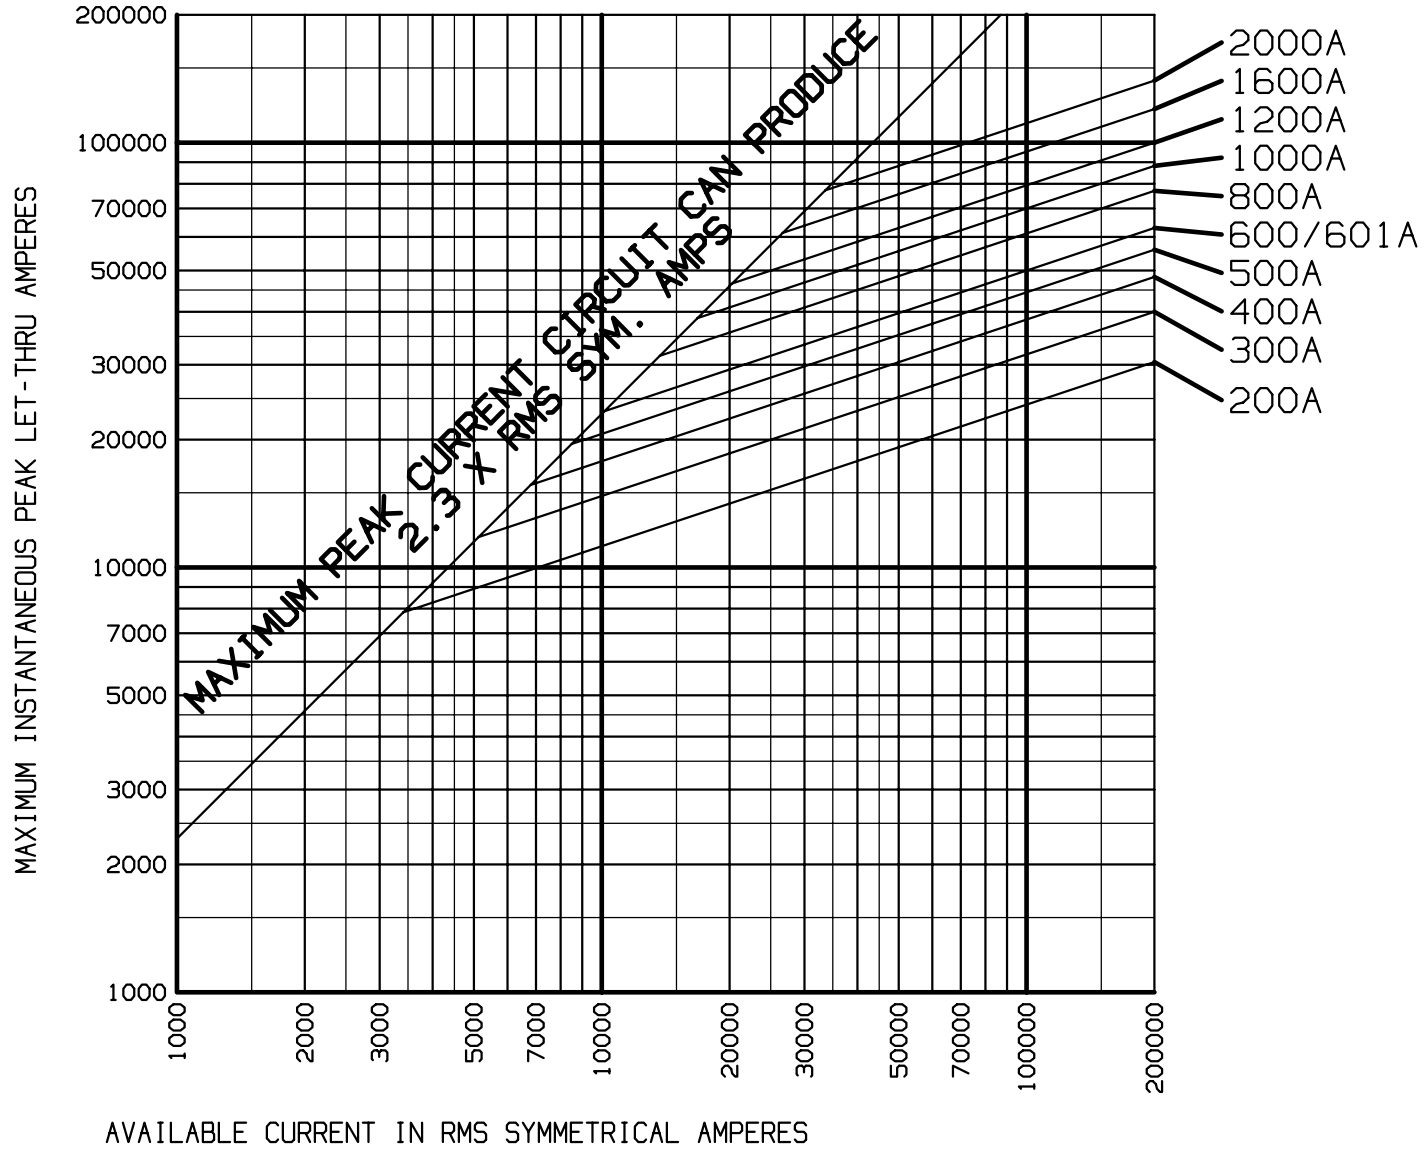

FORM 480 CLASS L AMP-TRAP FUSE  
**CAT. NO. A4BT(AMP RATING)**  
 300-2000 AMPS 600 VOLTS  
**PEAK LET THRU CURRENT DATA**  
 FERRAZ SHAWMUT  
 NEWBURYPORT, MA 01950

08813

CONTROL NO.: 247

REV. D

1/14/02