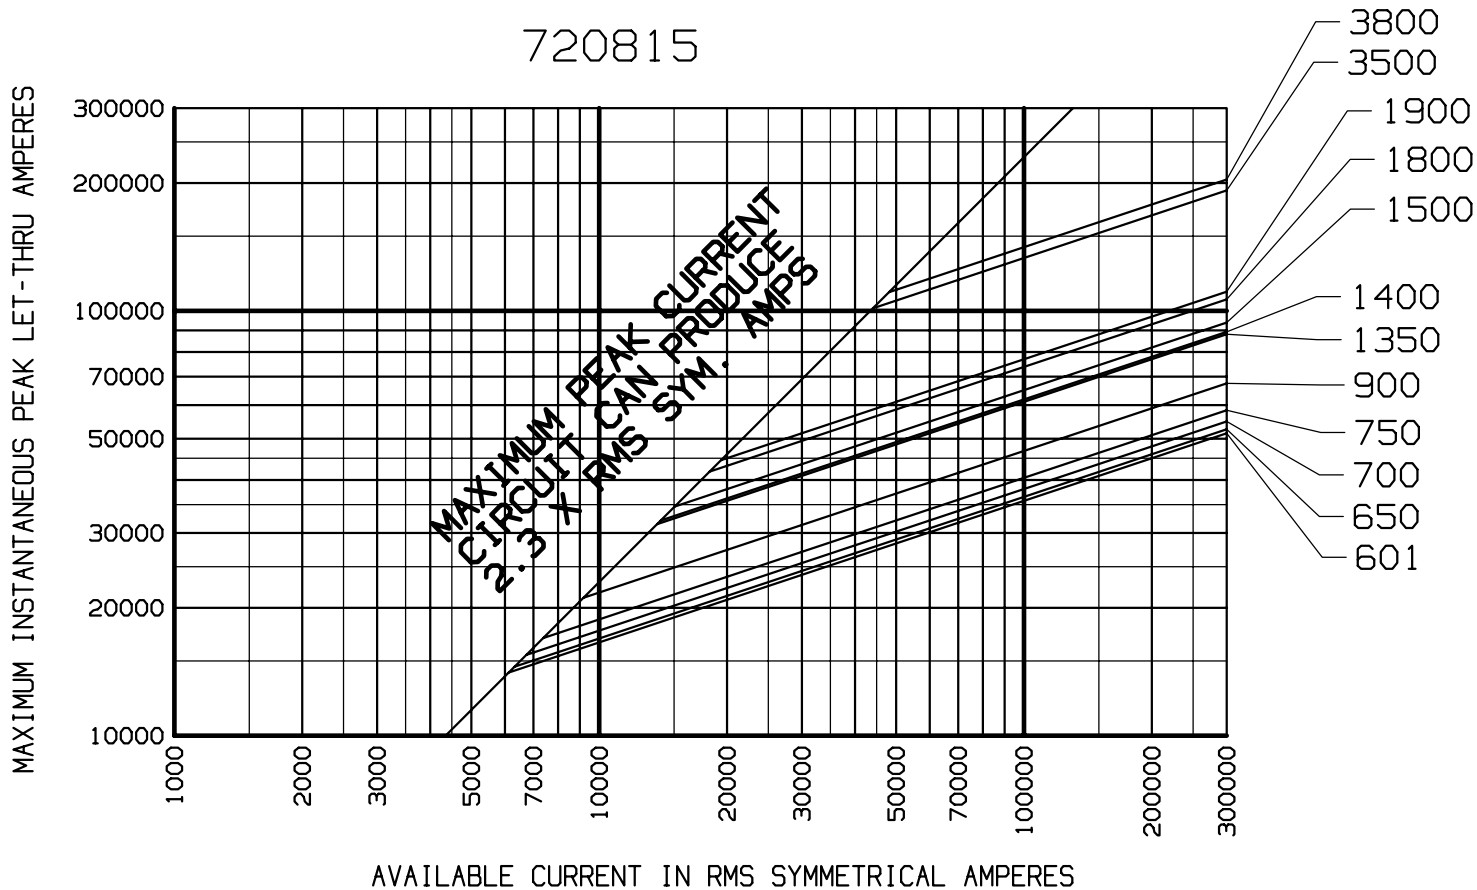

FORM 480 CLASS L AMP-TRAP FUSE
 PEAK LET THRU CURRENT DATA
 601-3800 AMPS 600 VOLTS
 CAT. NO. A4BQ(AMP RATING)
 FERRAZ SHAWMUT
 NEWBURYPORT, MA 01950

720815

Control No.1025
 REV.: -
 FOLDER: 2A
 DATE: 9-13-06