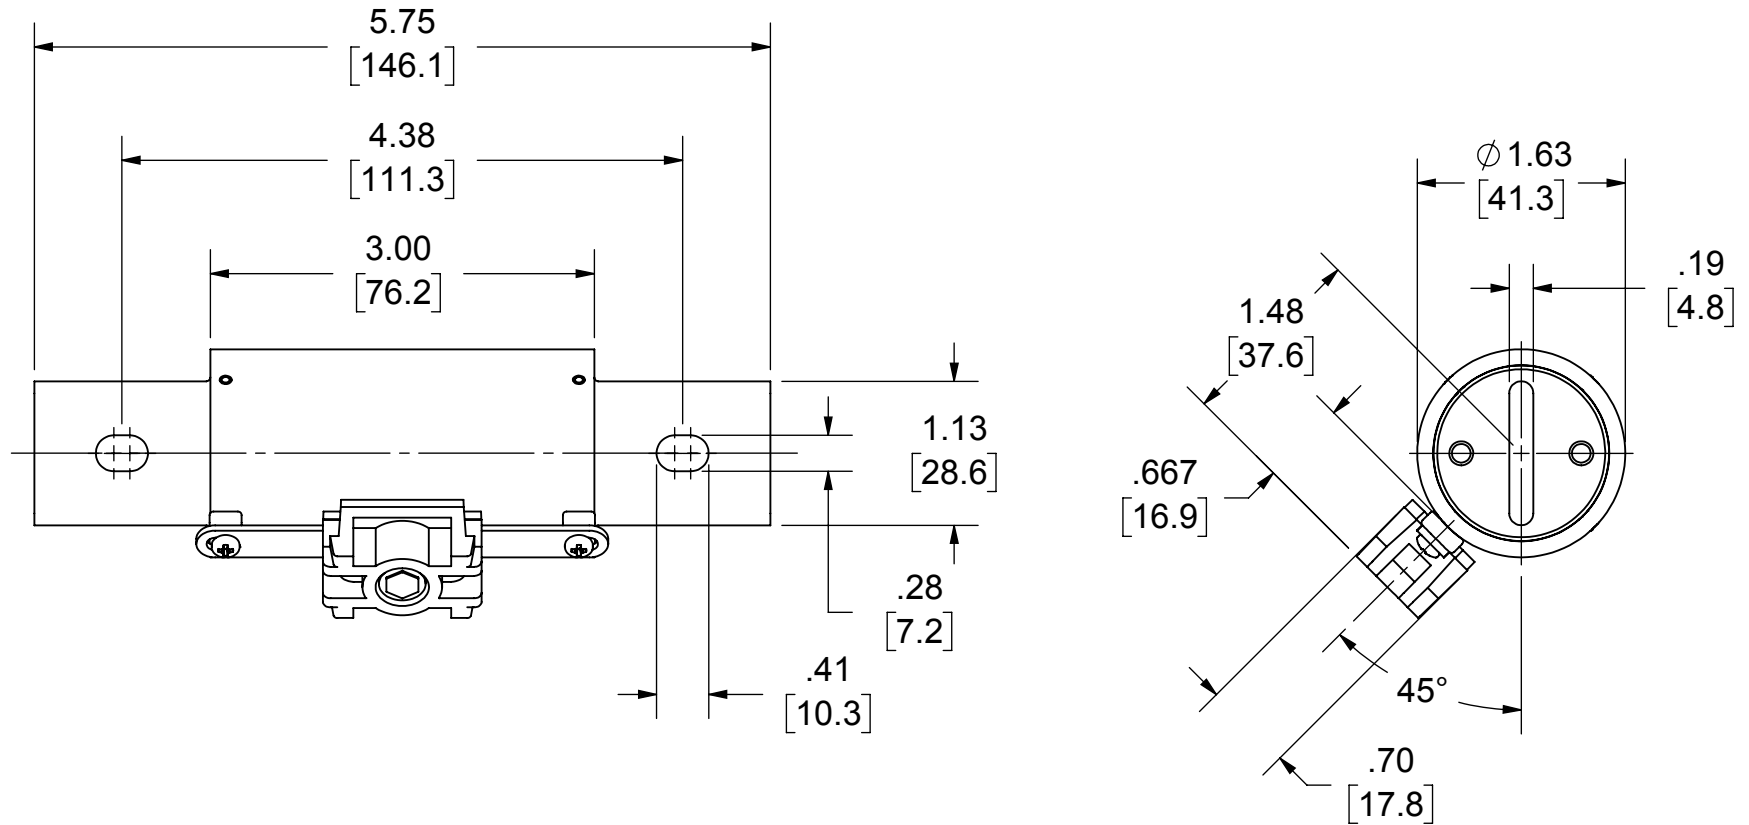

REV.	DATE	ECO	DESCRIPTION	BY	CK	APP
-	9/8/2017	N/A	MOVED FROM OUTLINE DRAWING #700400 FOR CLARITY	GDR	N/A	N/A

DIMENSIONS IN [] ARE MILLIMETERS

MERSEN USA NEWBURYPORT-MA, LLC
374 MERRIMAC STREET
NEWBURYPORT, MA 01950

PRODUCT MANAGER
SIGN: B.KIRKORIAN
DATE: 9/19/17

DESIGN ENGINEER
SIGN: J.MOSESIAN
DATE: 9/12/17

AJT200EIA
TIME DELAY
J/INDICATOR

OUTLINE DIMENSIONS
NOT TO BE USED FOR PRODUCTION

702194