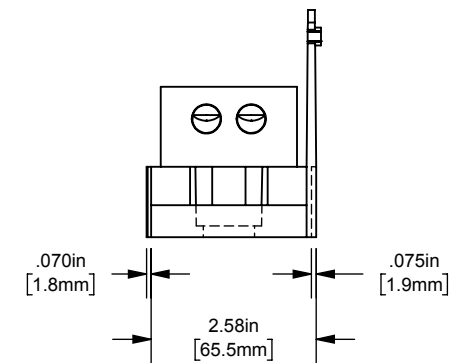

REV.	DATE	ECO	DESCRIPTION	BY	CK	APP
A	10/29/2013	N/A	ADDED MISSING DIMENSION, 4.75IN [120.7mm]	GDR	N/A	N/A

BACK VIEW
ADDER
(MPDB69600)
SHOWN

DIMENSIONS IN [] ARE MILLIMETERS

MERSEN USA NEWBURYPORT-MA, LLC
374 MERRIMAC STREET
NEWBURYPORT, MA 01950

MPDB(69600, 69601, 69602, 69603)

PDB 1-3P, ADDER ALUMINUM LARGE

(2) 2/0-14 X (20) 10-14

OUTLINE DIMENSIONS
NOT TO BE USED FOR PRODUCTION

702020

PRODUCT MANAGER

SIGN:

DATE: