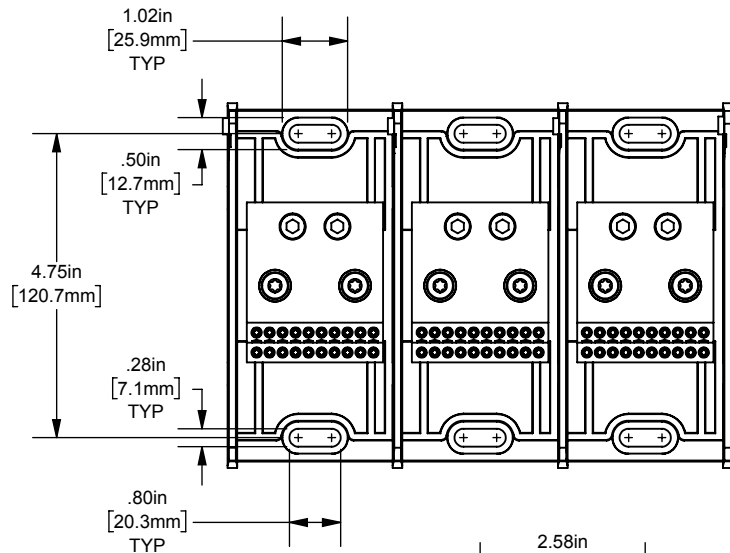

REV.	DATE	ECO	DESCRIPTION	BY	CK	APP
A	10/29/2013	N/A	ADDED MISSING DIMENSION, 4.75IN [120.7mm]	GDR	N/A	N/A

BACK VIEW
ADDER
(MPDB69600)
SHOWN

DIMENSIONS IN [] ARE MILLIMETERS

MERSEN USA NEWBURYPORT-MA, LLC
374 MERRIMAC STREET
NEWBURYPORT, MA 01950

MPDB(69600, 69601, 69602, 69603)

PDB 1-3P, ADDER ALUMINUM LARGE

(2) 2/0-14 X (20) 10-14

OUTLINE DIMENSIONS
NOT TO BE USED FOR PRODUCTION

702020

PRODUCT MANAGER

SIGN:

DATE: