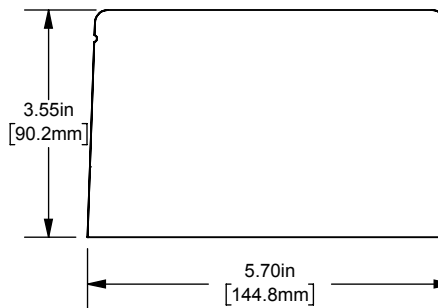

REV.	DATE	ECO	DESCRIPTION	BY	CK	APP
A	10/29/2013	N/A	ADDED MISSING DIMENSION, 4.75IN [120.7mm]	GDR	N/A	N/A

BACK VIEW
ADDER
(MPDB69600)
SHOWN

DIMENSIONS IN [] ARE MILLIMETERS

MERSEN USA NEWBURYPORT-MA, LLC
374 MERRIMAC STREET
NEWBURYPORT, MA 01950

MPDB(69600, 69601, 69602, 69603)

PDB 1-3P, ADDER ALUMINUM LARGE

(2) 2/0-14 X (20) 10-14

OUTLINE DIMENSIONS
NOT TO BE USED FOR PRODUCTION

702020

PRODUCT MANAGER

SIGN:

DATE: