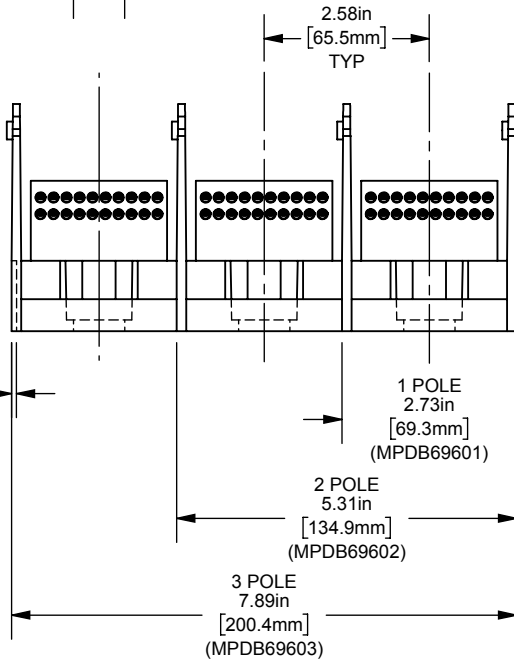

REV.	DATE	ECO	DESCRIPTION	BY	CK	APP
A	10/29/2013	N/A	ADDED MISSING DIMENSION, 4.75IN [120.7mm]	GDR	N/A	N/A

BACK VIEW
ADDER
(MPDB69600)
SHOWN

DIMENSIONS IN [] ARE MILLIMETERS

MERSEN USA NEWBURYPORT-MA, LLC
374 MERRIMAC STREET
NEWBURYPORT, MA 01950

MPDB(69600, 69601, 69602, 69603)

PDB 1-3P, ADDER ALUMINUM LARGE

(2) 2/0-14 X (20) 10-14

OUTLINE DIMENSIONS
NOT TO BE USED FOR PRODUCTION

702020

PRODUCT MANAGER

SIGN:

DATE: