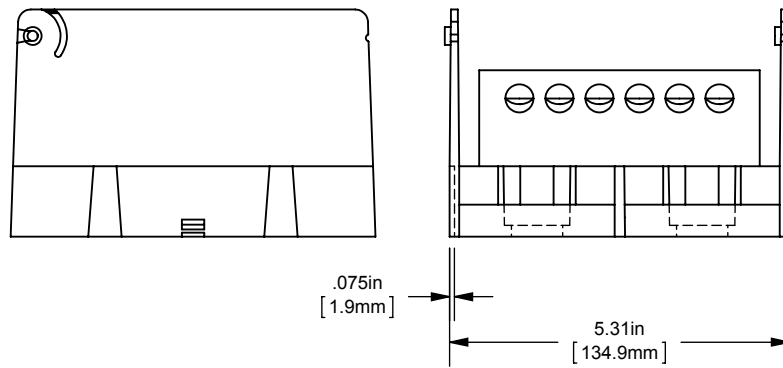

REV.	DATE	ECO	DESCRIPTION	BY	CK	APP
-	9/18/2013	N/A	INITIAL RELEASE	GDR	N/A	N/A

DIMENSIONS IN [ ] ARE MILLIMETERS

MERSEN USA NEWBURYPORT-MA, LLC
374 MERRIMAC STREET
NEWBURYPORT, MA 01950

MPDB900121

PDB ALUMINUM LARGE DOUBLE-WIDE

(4) 500-4 X (6) 2/0-12

OUTLINE DIMENSIONS
NOT TO BE USED FOR PRODUCTION

702014

PRODUCT MANAGER
SIGN:
DATE:

DESIGN ENGINEER
SIGN:
DATE: (SEE ECO)