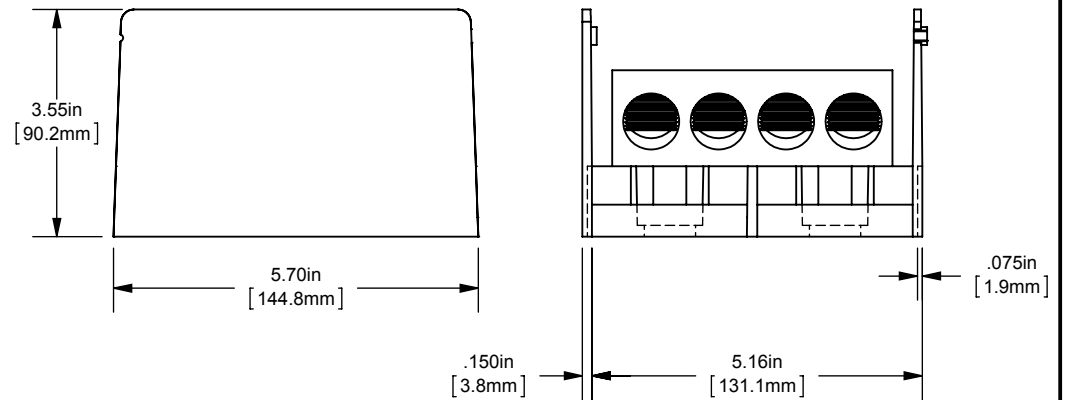

REV.	DATE	ECO	DESCRIPTION	BY	CK	APP
-	9/18/2013	N/A	INITIAL RELEASE	GDR	N/A	N/A

DIMENSIONS IN [ ] ARE MILLIMETERS

MERSEN USA NEWBURYPORT-MA, LLC  
374 MERRIMAC STREET  
NEWBURYPORT, MA 01950

MPDB900121

PDB ALUMINUM LARGE DOUBLE-WIDE

(4) 500-4 X (6) 2/0-12

OUTLINE DIMENSIONS  
NOT TO BE USED FOR PRODUCTION

702014

PRODUCT MANAGER  
SIGN:  
DATE:

DESIGN ENGINEER  
SIGN:  
DATE: (SEE ECO)