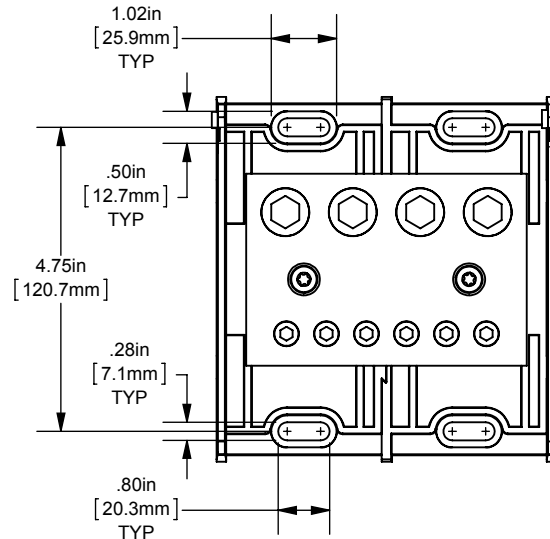

REV.	DATE	ECO	DESCRIPTION	BY	CK	APP
-	9/18/2013	N/A	INITIAL RELEASE	GDR	N/A	N/A

DIMENSIONS IN [ ] ARE MILLIMETERS

MERSEN USA NEWBURYPORT-MA, LLC  
374 MERRIMAC STREET  
NEWBURYPORT, MA 01950

MPDB900121

PDB ALUMINUM LARGE DOUBLE-WIDE

(4) 500-4 X (6) 2/0-12

OUTLINE DIMENSIONS  
NOT TO BE USED FOR PRODUCTION

702014

PRODUCT MANAGER  
SIGN:  
DATE:

DESIGN ENGINEER  
SIGN:  
DATE: (SEE ECO)