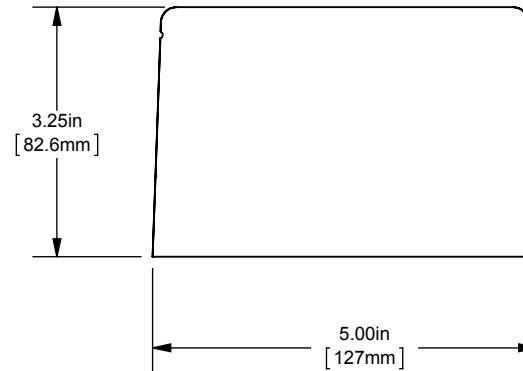

REV.	DATE	ECO	DESCRIPTION	BY	CK	APP
-	8/23/2013	NA	INITIAL RELEASE	LDB	NA	NA

DIMENSIONS IN [] ARE MILLIMETERS

MERSEN USA NEWBURYPORT-MA, LLC
374 MERRIMAC STREET
NEWBURYPORT, MA 01950

MPDB6740(0,1,2,3)

PDB -ADDER, 1 TO 3 POLES

(1) 500-4 X (1) 500-4 ALUMINUM

OUTLINE DIMENSIONS
NOT TO BE USED FOR PRODUCTION

701965

PRODUCT MANAGER

SIGN:

DATE:

DESIGN ENGINEER

SIGN: