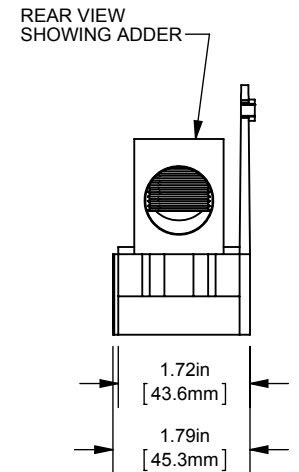

REV.	DATE	ECO	DESCRIPTION	BY	CK	APP
-	8/23/2013	NA	INITIAL RELEASE	LDB	NA	NA

DIMENSIONS IN [] ARE MILLIMETERS

MERSEN USA NEWBURYPORT-MA, LLC
374 MERRIMAC STREET
NEWBURYPORT, MA 01950

MPDB6740(0,1,2,3)

PDB -ADDER, 1 TO 3 POLES

(1) 500-4 X (1) 500-4 ALUMINUM

OUTLINE DIMENSIONS
NOT TO BE USED FOR PRODUCTION

701965

PRODUCT MANAGER

SIGN:

DATE:

DESIGN ENGINEER

SIGN: