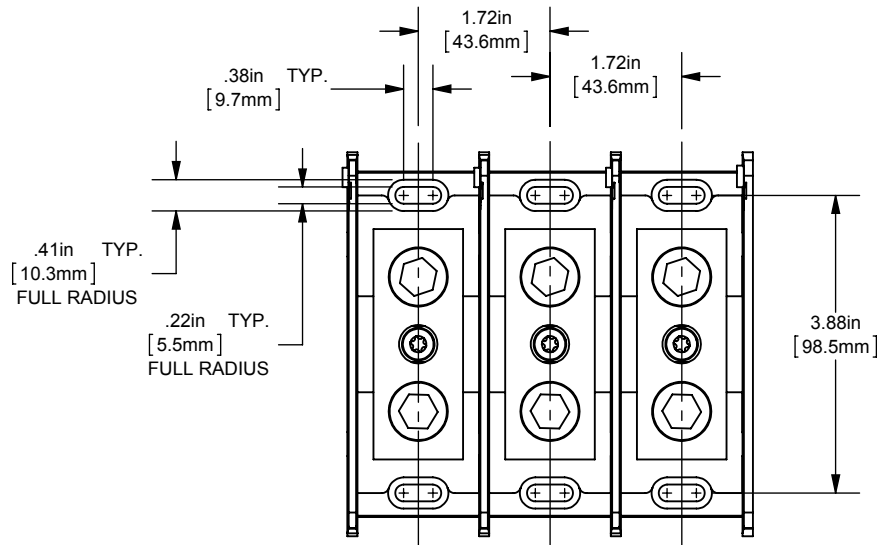

REV.	DATE	ECO	DESCRIPTION	BY	CK	APP
-	8/23/2013	NA	INITIAL RELEASE	LDB	NA	NA

DIMENSIONS IN [ ] ARE MILLIMETERS

MERSEN USA NEWBURYPORT-MA, LLC
374 MERRIMAC STREET
NEWBURYPORT, MA 01950

MPDB6740(0,1,2,3)

PDB -ADDER, 1 TO 3 POLES

(1) 500-4 X (1) 500-4 ALUMINUM

OUTLINE DIMENSIONS
NOT TO BE USED FOR PRODUCTION

701965

PRODUCT MANAGER

SIGN:

DATE:

DESIGN ENGINEER

SIGN:

DATE: