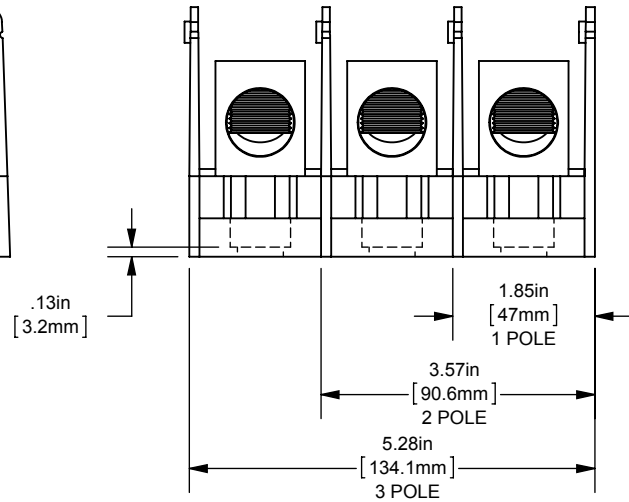

REV.	DATE	ECO	DESCRIPTION	BY	CK	APP
-	8/23/2013	NA	INITIAL RELEASE	LDB	NA	NA

DIMENSIONS IN [ ] ARE MILLIMETERS

MERSEN USA NEWBURYPORT-MA, LLC
374 MERRIMAC STREET
NEWBURYPORT, MA 01950

MPDB6740(0,1,2,3)

PDB -ADDER, 1 TO 3 POLES

(1) 500-4 X (1) 500-4 ALUMINUM

OUTLINE DIMENSIONS
NOT TO BE USED FOR PRODUCTION

701965

PRODUCT MANAGER

SIGN:

DATE:

DESIGN ENGINEER

SIGN:

DATE: