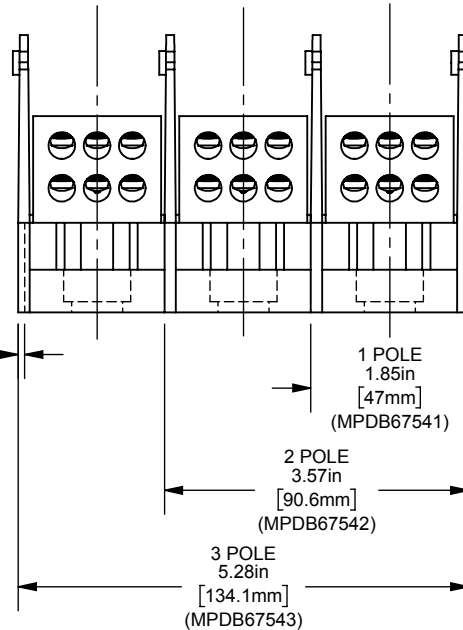

REV.	DATE	ECO	DESCRIPTION	BY	CK	APP
A	1/3/19	N/A	CORRECTED WRONG CATALOG NUMBERS IN TITLE BLOCK	GDR	N/A	N/A

DIMENSIONS IN [ ] ARE MILLIMETERS

MERSEN USA NEWBURYPORT-MA, LLC
374 MERRIMAC STREET
NEWBURYPORT, MA 01950

MPDB(67540,67541,67542,67543)

PDB 1-3,ADDER ALUMINUM INTERMEDIATE

(2)4/0-10 X (2)4/0-10

OUTLINE DIMENSIONS
NOT TO BE USED FOR PRODUCTION

701955

PRODUCT MANAGER

SIGN:

DATE:

DESIGN ENGINEER

SIGN:

DATE: (SEE ECO)