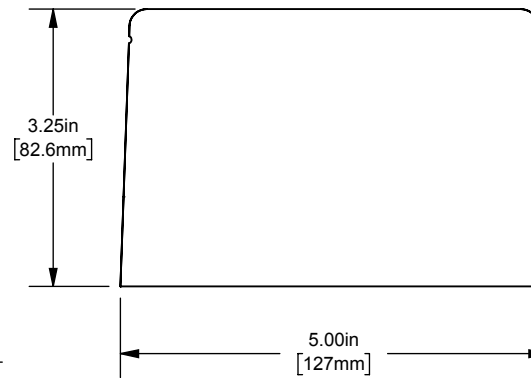

REV.	DATE	ECO	DESCRIPTION	BY	CK	APP
A	1/3/19	N/A	CORRECTED WRONG CATALOG NUMBERS IN TITLE BLOCK	GDR	N/A	N/A

DIMENSIONS IN [ ] ARE MILLIMETERS

MERSEN USA NEWBURYPORT-MA, LLC
374 MERRIMAC STREET
NEWBURYPORT, MA 01950

MPDB(67540,67541,67542,67543)

PDB 1-3,ADDER ALUMINUM INTERMEDIATE

(2)4/0-10 X (2)4/0-10

OUTLINE DIMENSIONS
NOT TO BE USED FOR PRODUCTION

701955

PRODUCT MANAGER

SIGN:

DATE:

DESIGN ENGINEER

SIGN:

DATE: (SEE ECO)