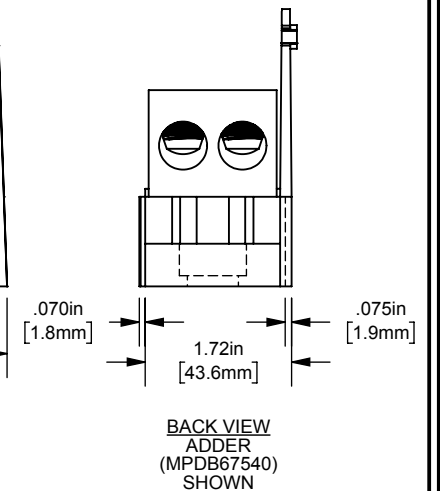

REV.	DATE	ECO	DESCRIPTION	BY	CK	APP
A	1/3/19	N/A	CORRECTED WRONG CATALOG NUMBERS IN TITLE BLOCK	GDR	N/A	N/A

DIMENSIONS IN [ ] ARE MILLIMETERS

MERSEN USA NEWBURYPORT-MA, LLC
374 MERRIMAC STREET
NEWBURYPORT, MA 01950

MPDB(67540,67541,67542,67543)

PDB 1-3,ADDER ALUMINUM INTERMEDIATE

(2)4/0-10 X (2)4/0-10

OUTLINE DIMENSIONS
NOT TO BE USED FOR PRODUCTION

701955

PRODUCT MANAGER

SIGN:

DATE:

DESIGN ENGINEER

SIGN:

DATE: (SEE ECO)