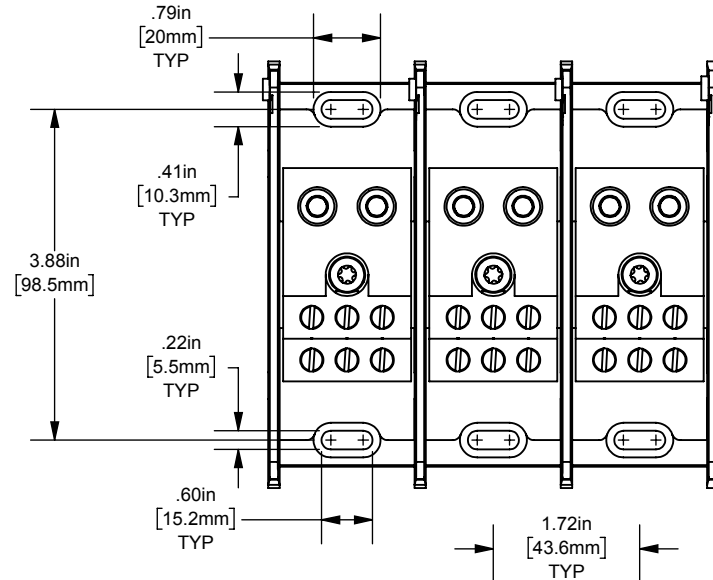

REV.	DATE	ECO	DESCRIPTION	BY	CK	APP
A	1/3/19	N/A	CORRECTED WRONG CATALOG NUMBERS IN TITLE BLOCK	GDR	N/A	N/A

DIMENSIONS IN [ ] ARE MILLIMETERS

MERSEN USA NEWBURYPORT-MA, LLC
374 MERRIMAC STREET
NEWBURYPORT, MA 01950

MPDB(67540,67541,67542,67543)

PDB 1-3,ADDER ALUMINUM INTERMEDIATE

(2)4/0-10 X (2)4/0-10

OUTLINE DIMENSIONS
NOT TO BE USED FOR PRODUCTION

701955

PRODUCT MANAGER

SIGN:

DATE:

DESIGN ENGINEER

SIGN:

DATE: (SEE ECO)