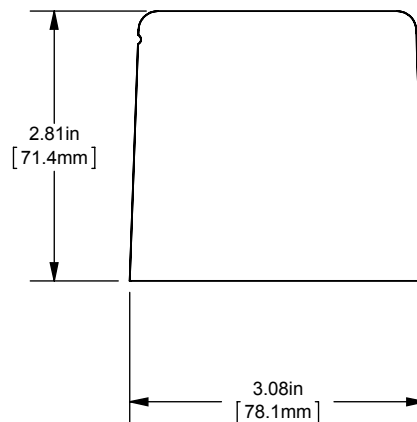

REV.	DATE	ECO	DESCRIPTION	BY	CK	APP
-	8/13/2013	NA	INITIAL RELEASE	LDB		NA

DIMENSIONS IN [] ARE MILLIMETERS

MERSEN USA NEWBURYPORT-MA, LLC
374 MERRIMAC STREET
NEWBURYPORT, MA 01950

MPDB6319(0, 1, 2, 3)

PDB- ADDER, 1 TO 3 POLE

(1) 2/0-14 X (2) 2-14 ALUMINUM

OUTLINE DIMENSIONS
NOT TO BE USED FOR PRODUCTION

701927

PRODUCT MANAGER

SIGN:

DATE:

DESIGN ENGINEER

SIGN: