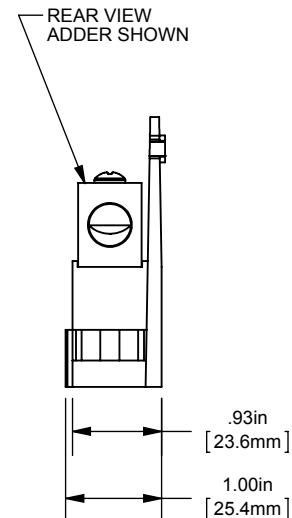

REV.	DATE	ECO	DESCRIPTION	BY	CK	APP
-	8/13/2013	NA	INITIAL RELEASE	LDB		NA

DIMENSIONS IN [ ] ARE MILLIMETERS

MERSEN USA NEWBURYPORT-MA, LLC
374 MERRIMAC STREET
NEWBURYPORT, MA 01950

MPDB6319(0, 1, 2, 3)

PDB- ADDER, 1 TO 3 POLE

(1) 2/0-14 X (2) 2-14 ALUMINUM

OUTLINE DIMENSIONS
NOT TO BE USED FOR PRODUCTION

701927

PRODUCT MANAGER

SIGN:

DATE:

DESIGN ENGINEER

SIGN:

DATE: