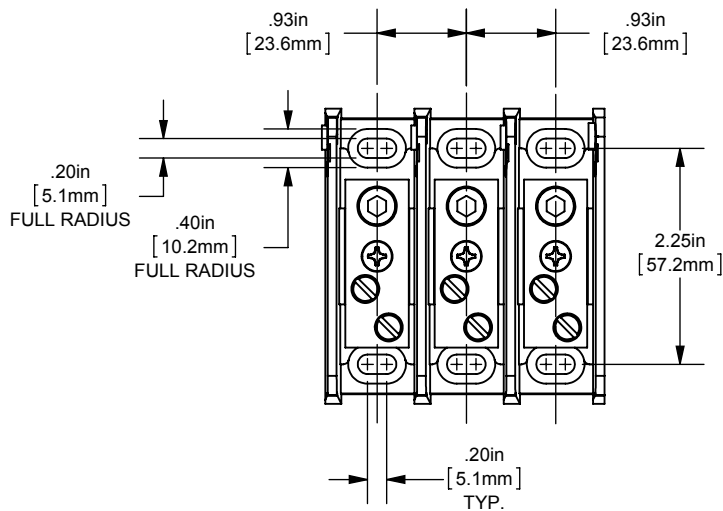

REV.	DATE	ECO	DESCRIPTION	BY	CK	APP
-	8/13/2013	NA	INITIAL RELEASE	LDB		NA

DIMENSIONS IN [] ARE MILLIMETERS

MERSEN USA NEWBURYPORT-MA, LLC
374 MERRIMAC STREET
NEWBURYPORT, MA 01950

MPDB6319(0, 1, 2, 3)

PDB- ADDER, 1 TO 3 POLE

(1) 2/0-14 X (2) 2-14 ALUMINUM

OUTLINE DIMENSIONS
NOT TO BE USED FOR PRODUCTION

701927

PRODUCT MANAGER

SIGN:

DATE:

DESIGN ENGINEER

SIGN: