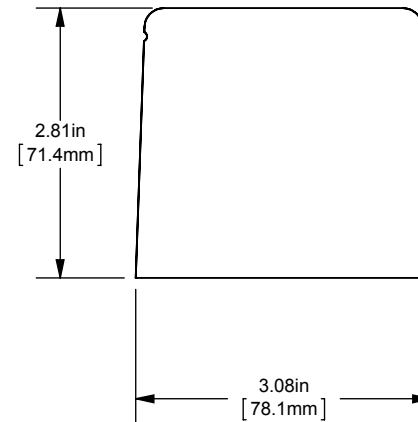

REV.	DATE	ECO	DESCRIPTION	BY	CK	APP
-	8/13/2013	NA	INITIAL RELEASE	LDB		NA

DIMENSIONS IN [ ] ARE MILLIMETERS

MERSEN USA NEWBURYPORT-MA, LLC
374 MERRIMAC STREET
NEWBURYPORT, MA 01950

MPDB6310(0, 1, 2, 3)

PDB- ADDER, 1 TO 3 POLE

(1) 4-14 X (1) 4-14 ALUMINUM

OUTLINE DIMENSIONS
NOT TO BE USED FOR PRODUCTION

701923

PRODUCT MANAGER

SIGN:

DATE:

DESIGN ENGINEER

SIGN:

DATE: