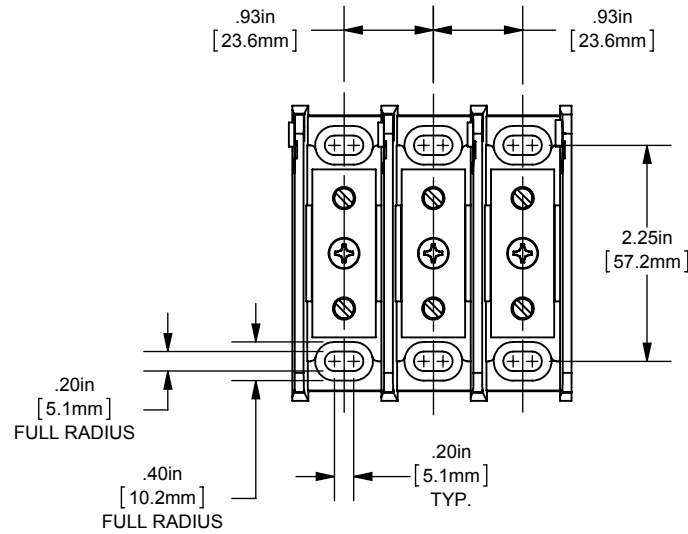

REV.	DATE	ECO	DESCRIPTION	BY	CK	APP
-	8/13/2013	NA	INITIAL RELEASE	LDB		NA

DIMENSIONS IN [ ] ARE MILLIMETERS

MERSEN USA NEWBURYPORT-MA, LLC
374 MERRIMAC STREET
NEWBURYPORT, MA 01950

MPDB6310(0, 1, 2, 3)

PDB- ADDER, 1 TO 3 POLE

(1) 4-14 X (1) 4-14 ALUMINUM

OUTLINE DIMENSIONS
NOT TO BE USED FOR PRODUCTION

701923

PRODUCT MANAGER

SIGN:

DATE:

DESIGN ENGINEER

SIGN:

DATE: