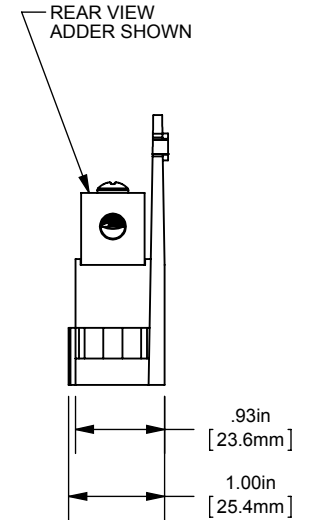

REV.	DATE	ECO	DESCRIPTION	BY	CK	APP
-	8/13/2013	NA	INITIAL RELEASE	LDB		NA

DIMENSIONS IN [ ] ARE MILLIMETERS

MERSEN USA NEWBURYPORT-MA, LLC
374 MERRIMAC STREET
NEWBURYPORT, MA 01950

MPDB6310(0, 1, 2, 3)

PDB- ADDER, 1 TO 3 POLE

(1) 4-14 X (1) 4-14 ALUMINUM

OUTLINE DIMENSIONS
NOT TO BE USED FOR PRODUCTION

701923

PRODUCT MANAGER

SIGN:

DATE:

DESIGN ENGINEER

SIGN:

DATE: