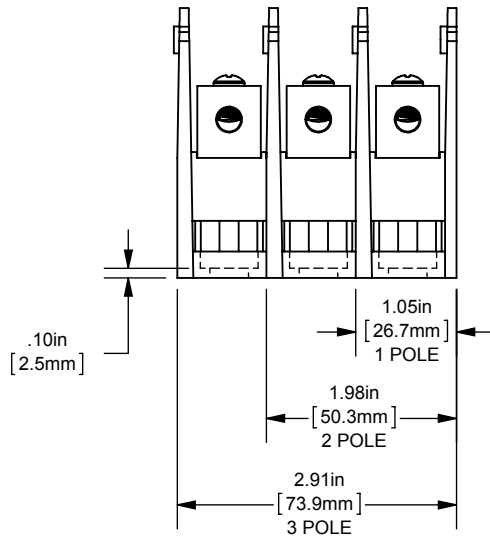

REV.	DATE	ECO	DESCRIPTION	BY	CK	APP
-	8/13/2013	NA	INITIAL RELEASE	LDB		NA

DIMENSIONS IN [ ] ARE MILLIMETERS

MERSEN USA NEWBURYPORT-MA, LLC
374 MERRIMAC STREET
NEWBURYPORT, MA 01950

MPDB6310(0, 1, 2, 3)

PDB- ADDER, 1 TO 3 POLE

(1) 4-14 X (1) 4-14 ALUMINUM

OUTLINE DIMENSIONS
NOT TO BE USED FOR PRODUCTION

701923

PRODUCT MANAGER

SIGN:

DATE:

DESIGN ENGINEER

SIGN:

DATE: