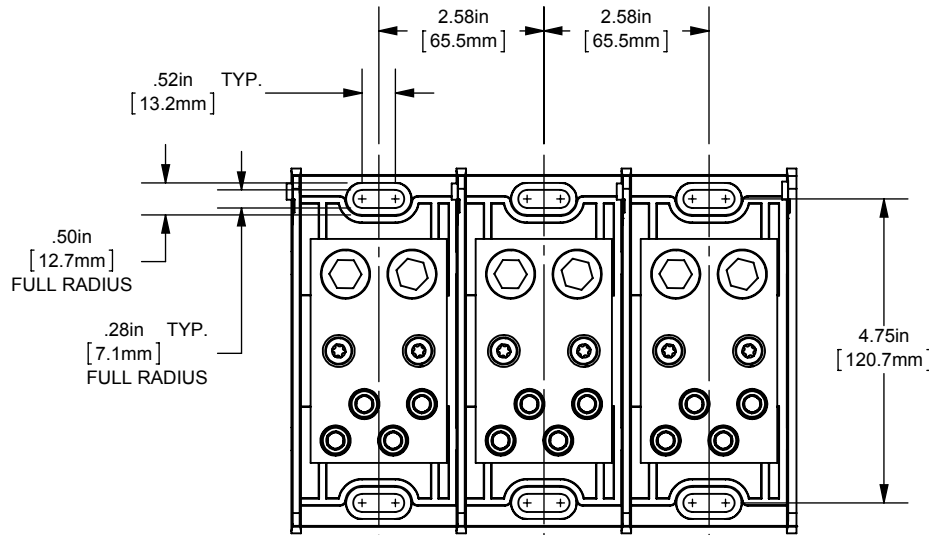

REV.	DATE	ECO	DESCRIPTION	BY	CK	APP
-	8/13/2013	NA	INITIAL RELEASE	LDB	NA	NA

DIMENSIONS IN [ ] ARE MILLIMETERS

MERSEN USA NEWBURYPORT-MA, LLC
374 MERRIMAC STREET
NEWBURYPORT, MA 01950

MPDB6931(0, 1, 2, 3)

PDB- ADDER, 1 TO 3 POLE

(2) 500-4 X (4) 4/0-6 ALUMINUM

OUTLINE DIMENSIONS
NOT TO BE USED FOR PRODUCTION

701922

PRODUCT MANAGER

SIGN:

DATE:

DESIGN ENGINEER

SIGN:

DATE: