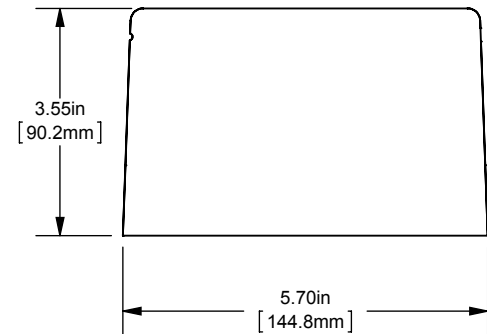

REV.	DATE	ECO	DESCRIPTION	BY	CK	APP
-	8/13/2013	NA	INITIAL RELEASE	LDB	NA	NA

DIMENSIONS IN [ ] ARE MILLIMETERS

MERSEN USA NEWBURYPORT-MA, LLC
374 MERRIMAC STREET
NEWBURYPORT, MA 01950

MPDB6931(0, 1, 2, 3)

PDB- ADDER, 1 TO 3 POLE

(2) 500-4 X (4) 4/0-6 ALUMINUM

OUTLINE DIMENSIONS
NOT TO BE USED FOR PRODUCTION

701922

PRODUCT MANAGER

SIGN:

DATE:

DESIGN ENGINEER

SIGN:

DATE: