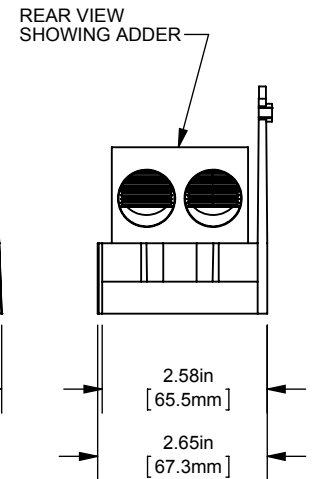

REV.	DATE	ECO	DESCRIPTION	BY	CK	APP
-	8/13/2013	NA	INITIAL RELEASE	LDB	NA	NA

DIMENSIONS IN [ ] ARE MILLIMETERS

MERSEN USA NEWBURYPORT-MA, LLC
374 MERRIMAC STREET
NEWBURYPORT, MA 01950

MPDB6931(0, 1, 2, 3)

PDB- ADDER, 1 TO 3 POLE

(2) 500-4 X (4) 4/0-6 ALUMINUM

OUTLINE DIMENSIONS
NOT TO BE USED FOR PRODUCTION

701922

PRODUCT MANAGER

SIGN:

DATE:

DESIGN ENGINEER

SIGN:

DATE: