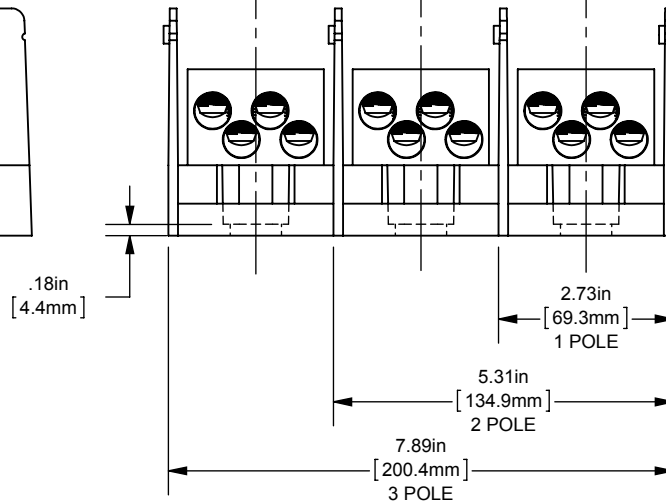

REV.	DATE	ECO	DESCRIPTION	BY	CK	APP
-	8/13/2013	NA	INITIAL RELEASE	LDB	NA	NA

DIMENSIONS IN [ ] ARE MILLIMETERS

MERSEN USA NEWBURYPORT-MA, LLC
374 MERRIMAC STREET
NEWBURYPORT, MA 01950

MPDB6931(0, 1, 2, 3)

PDB- ADDER, 1 TO 3 POLE

(2) 500-4 X (4) 4/0-6 ALUMINUM

OUTLINE DIMENSIONS
NOT TO BE USED FOR PRODUCTION

701922

PRODUCT MANAGER

SIGN:

DATE:

DESIGN ENGINEER

SIGN:

DATE: