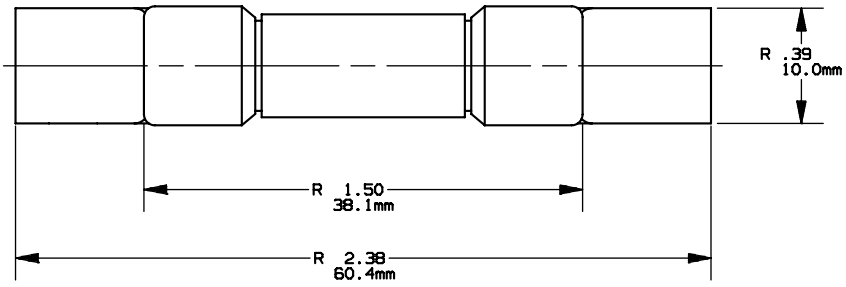

REV	DATE	ECO	DESCRIPTION	BY	CK	APP
-	12-13-11	NA	INITIAL RELEASE	LDB	NA	(SEE ECO)

MERSEN USA NEWBURYPORT-MA, LLC
374 MERRIMAC STREET
NEWBURYPORT, MA 01950

DCT3-VP

OUTLINE DIMENSIONS
NOT TO BE USED FOR PRODUCTION

PRODUCT MANAGER

DESIGN ENGINEER

MIDGET FUSE, TYPE V, PLATED

SIGN:
DATE:

SIGN:
DATE:

3A 1000VDC OR LESS

701829