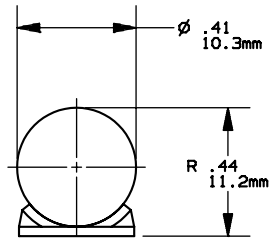

REV	DATE	ECO	DESCRIPTION	BY	CK	APP
-	12-13-11	NA	INITIAL RELEASE	LDB	NA	(SEE ECO)

MERSEN USA NEWBURYPORT-MA, LLC
374 MERRIMAC STREET
NEWBURYPORT, MA 01950

DCT3-VP

OUTLINE DIMENSIONS
NOT TO BE USED FOR PRODUCTION

PRODUCT MANAGER

DESIGN ENGINEER

MIDGET FUSE, TYPE V, PLATED

SIGN:
DATE:

SIGN:
DATE:

3A 1000VDC OR LESS

701829