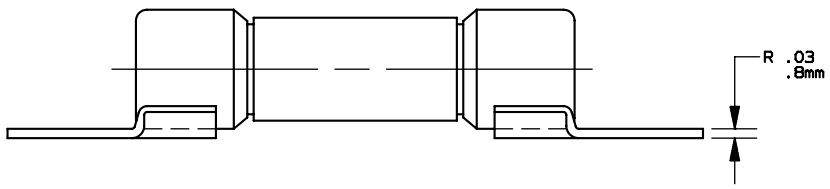

REV	DATE	ECO	DESCRIPTION	BY	CK	APP
-	12-13-11	NA	INITIAL RELEASE	LDB	NA	(SEE ECO)

MERSEN USA NEWBURYPORT-MA, LLC
374 MERRIMAC STREET
NEWBURYPORT, MA 01950

DCT3-VP

OUTLINE DIMENSIONS
NOT TO BE USED FOR PRODUCTION

PRODUCT MANAGER

DESIGN ENGINEER

MIDGET FUSE, TYPE V, PLATED

SIGN:
DATE:

SIGN:
DATE:

3A 1000VDC OR LESS

701829