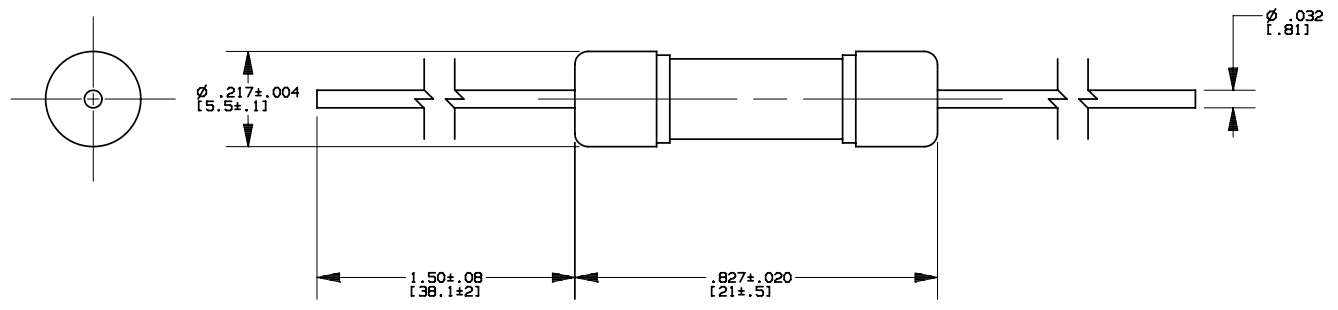

REV	DATE	ECO	DESCRIPTION	BY	CK	APP
-	7/11/11	NA	INITIAL RELEASE	GDR	.	(SEE ECO)

MERSEN USA NEWBURYPORT-MA, LLC
374 MERRIMAC STREET
NEWBURYPORT, MA 01950

GLASS FUSE

GGA-V(1/10-5), (1/10-5)-MSC

OUTLINE DIMENSIONS
NOT TO BE USED FOR PRODUCTION

701738

PRODUCT MANAGER
SIGN:
DATE:

DESIGN ENGINEER
SIGN:
DATE:

1/10-1-1/2, 2-5A 250V
1-6/10A 125V