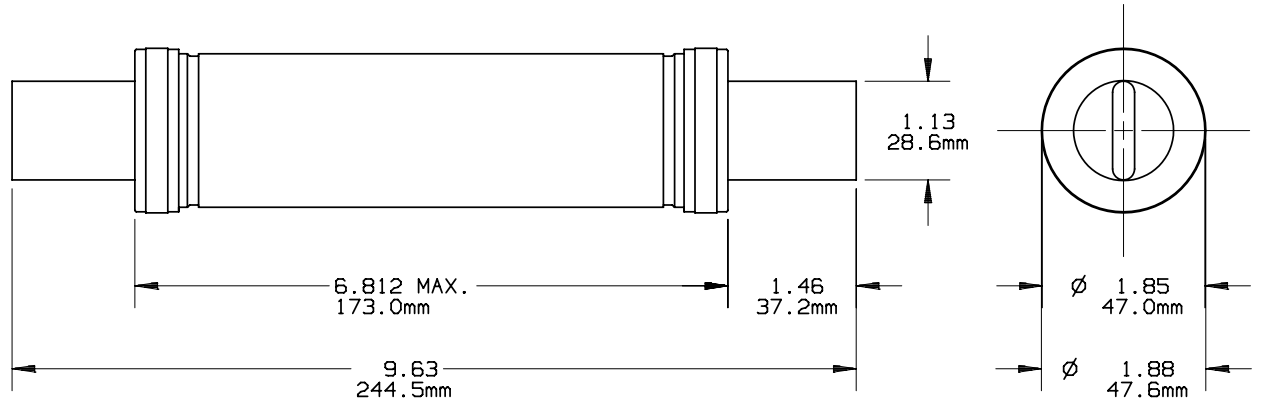

REV	DATE	ECO	DESCRIPTION	BY	CK	APP
-	12/17/10	NA	INITIAL RELEASE	LDB	NA	NA

MERSEN USA NEWBURYPORT-MA, LLC
374 MERRIMAC STREET
NEWBURYPORT, MA 01950

RFS(110-200)

OUTLINE DIMENSIONS
NOT TO BE USED FOR PRODUCTION

PRODUCT MANAGER

DESIGN ENGINEER

RENEWABLE FUSE

701636

SIGN:
DATE:

SIGN:
DATE:

110-200A 600V