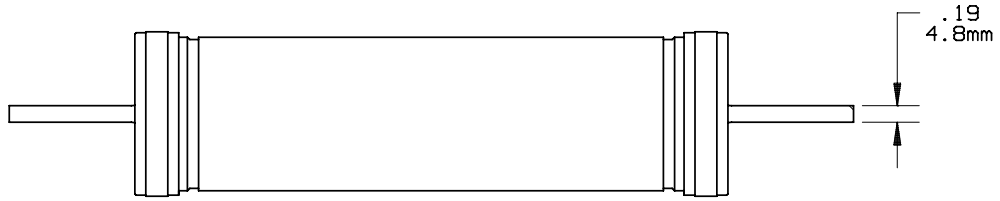

REV	DATE	ECO	DESCRIPTION	BY	CK	APP
-	12/17/10	NA	INITIAL RELEASE	LDB	NA	NA

MERSEN USA NEWBURYPORT-MA, LLC
374 MERRIMAC STREET
NEWBURYPORT, MA 01950

RFS(110-200)

OUTLINE DIMENSIONS
NOT TO BE USED FOR PRODUCTION

PRODUCT MANAGER

DESIGN ENGINEER

RENEWABLE FUSE

701636

SIGN:
DATE:

SIGN:
DATE:

110-200A 600V