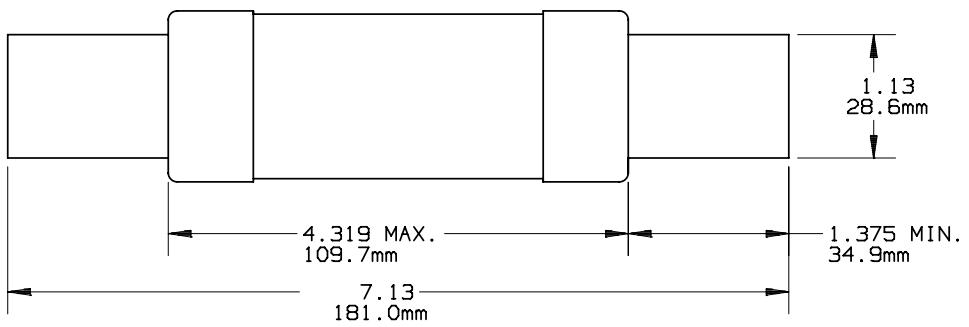

REV	DATE	ECO	DESCRIPTION	BY	CK	APP
-	12-13-10	NA	INITIAL RELEASE	LDB	NA	NA

 MERSEN USA NEWBURYPORT-MA, LLC 374 MERRIMAC STREET NEWBURYPORT, MA 01950		NRN(110-200)  ONE TIME  110-200A      250V		OUTLINE DIMENSIONS NOT TO BE USED FOR PRODUCTION	
				701611	
PRODUCT MANAGER  SIGN: DATE:	DESIGN ENGINEER  SIGN: DATE:				