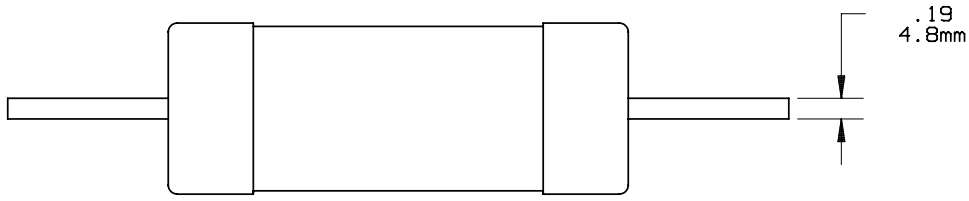

REV	DATE	ECO	DESCRIPTION	BY	CK	APP
-	12-13-10	NA	INITIAL RELEASE	LDB	NA	NA

 MERSEN USA NEWBURYPORT-MA, LLC 374 MERRIMAC STREET NEWBURYPORT, MA 01950		NRN(110-200)  ONE TIME  110-200A      250V		OUTLINE DIMENSIONS NOT TO BE USED FOR PRODUCTION	
				701611	
PRODUCT MANAGER  SIGN: DATE:	DESIGN ENGINEER  SIGN: DATE:				