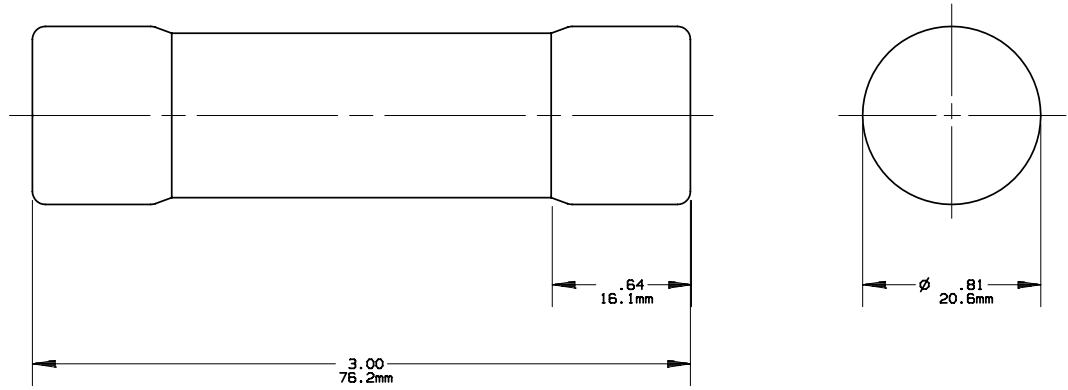

REV	DATE	ECO	DESCRIPTION	BY	CK	APP
-	12/08/10	NA	INITIAL RELEASE	GDR	NA	NA

MERSEN USA NEWBURYPORT-MA, LLC
374 MERRIMAC STREET
NEWBURYPORT, MA 01950

OUTLINE DIMENSIONS
NOT TO BE USED FOR PRODUCTION

PRODUCT MANAGER
SIGN:
DATE:

DESIGN ENGINEER
SIGN:
DATE:

NRN (31-60)
CLASS H ONE TIME
31-60A 250V

701609