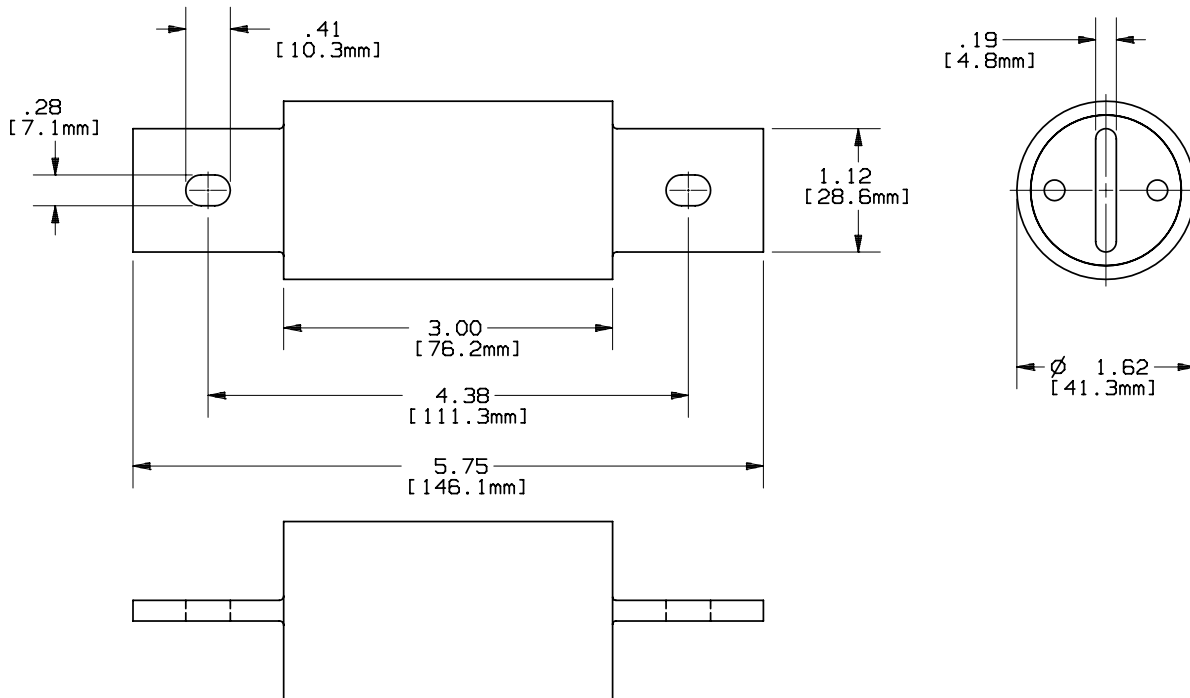

REV	DATE	ECO	DESCRIPTION	BY	CK	APP
-	8-26-10	NA	INITIAL RELEASE	LDB		(SEE ECO)

MERSEN USA NEWBURYPORT-MA, LLC
374 MERRIMAC STREET
NEWBURYPORT, MA 01950

HP6J(110-200)
PHOTOVOLTAIC FUSE CLASS J
110-200A 600VDC

OUTLINE DIMENSIONS
NOT TO BE USED FOR PRODUCTION

701549

PRODUCT MANAGER
SIGN:
DATE:

DESIGN ENGINEER
SIGN:
DATE: