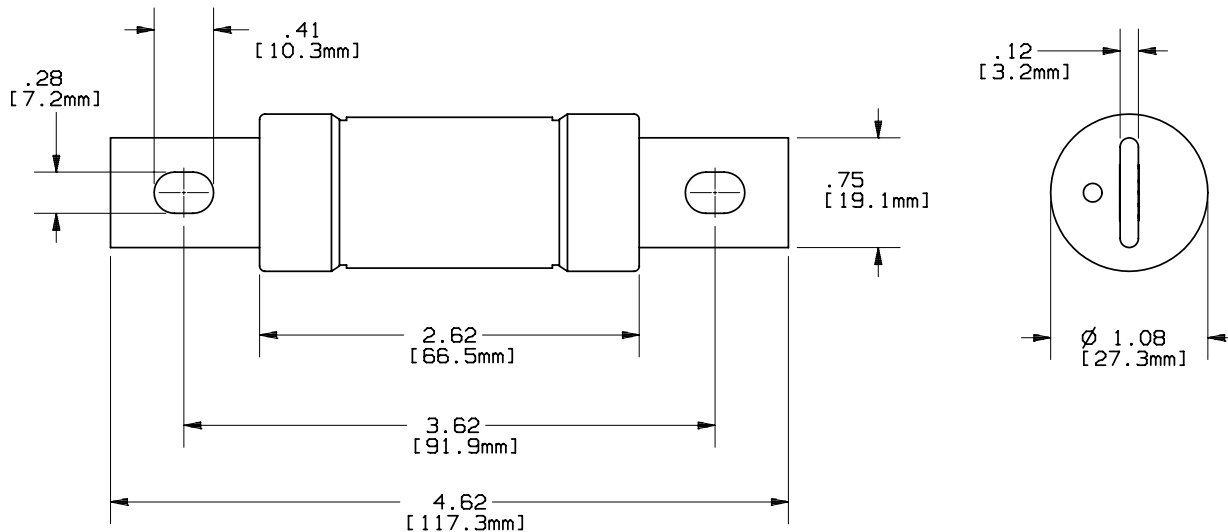

REV	DATE	ECO	DESCRIPTION	BY	CK	APP
-	8-26-10	NA	INITIAL RELEASE	LDB		(SEE ECO)

MERSEN USA NEWBURYPORT-MA, LLC
374 MERRIMAC STREET
NEWBURYPORT, MA 01950

HP6J(70-100)

OUTLINE DIMENSIONS
NOT TO BE USED FOR PRODUCTION

PRODUCT MANAGER

DESIGN ENGINEER

PHOTOVOLTAIC FUSE CLASS J

SIGN:
DATE:

SIGN:
DATE:

70-100A 600VDC

701548