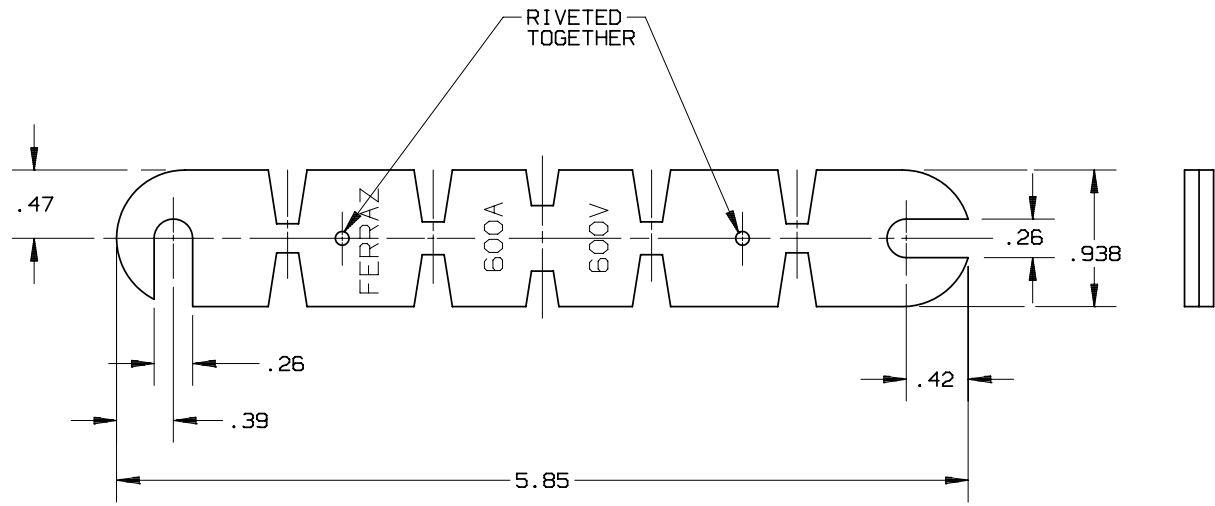

REV	DATE	ECO	DESCRIPTION	BY	CK	APP
-	8-24-10	NA	INITIAL RELEASE	LDB	NA	(SEE ECO)

	MERSEN USA, NEWBURYPORT-MA, LLC 374 MERRIMAC STREET NEWBURYPORT, MA 01950		RLS(450-600) RENEWABLE LINK 450-600A 600V	OUTLINE DIMENSIONS NOT TO BE USED FOR PRODUCTION
	PRODUCT MANAGER SIGN: DATE:	DESIGN ENGINEER SIGN: DATE:		701531