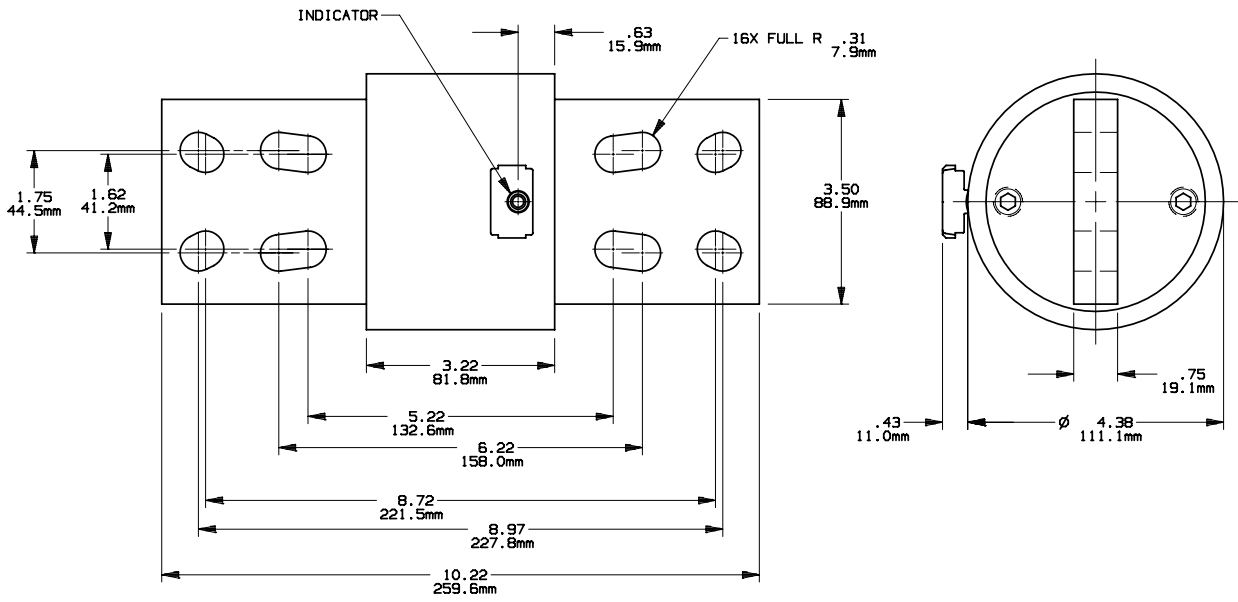

REV	DATE	ECO	DESCRIPTION	BY	CK	APP
-	10-9-08	NA	INITIAL RELEASE	LDB	NA	NA

MERSEN USA NEWBURYPORT-MA, LLC
374 MERRIMAC STREET
NEWBURYPORT, MA 01950

A50P(1400-1600)-4TA

OUTLINE DIMENSIONS
NOT TO BE USED FOR PRODUCTION

PRODUCT MANAGER

DESIGN ENGINEER

FORM 101

SIGN:
DATE:

SIGN:
DATE:

1400A-1600A 500V

701459