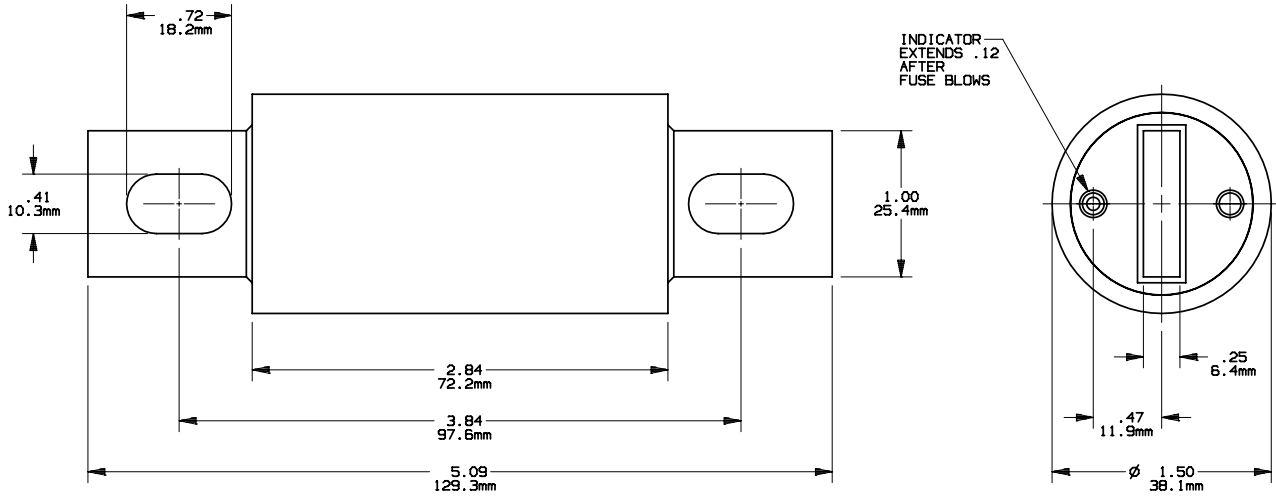

REV	DATE	ECO	DESCRIPTION	BY	CK	APP
E	6-28-07	NA	REDRAWN-WAS ON 17142 REV D	LDB	NA	NA

MERSEN USA NEWBURYPORT-MA, LLC
374 MERRIMAC STREET
NEWBURYPORT, MA 01950

A70P(125-200)-4TI

OUTLINE DIMENSIONS
NOT TO BE USED FOR PRODUCTION

PRODUCT MANAGER

DESIGN ENGINEER

FORM 101

SIGN:
DATE:

SIGN:
DATE:

125-200A 700V

701356