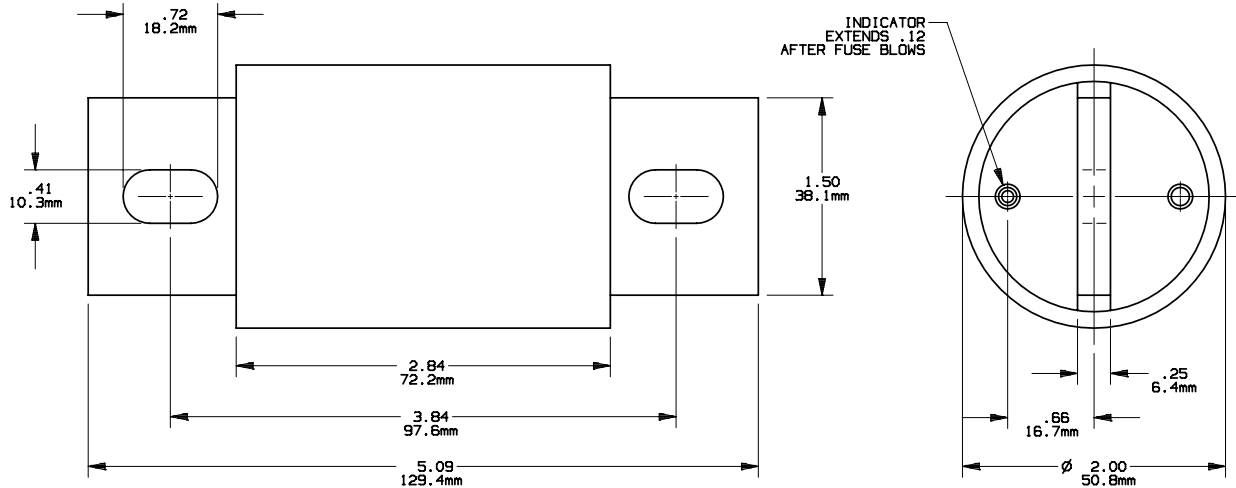

REV	DATE	ECO	DESCRIPTION	BY	CK	APP
E	6-28-07	NA	REDRAWN-WAS ON 17142 REV D	LDB	NA	NA

MERSEN USA NEWBURYPORT-MA, LLC
374 MERRIMAC STREET
NEWBURYPORT, MA 01950

A70P(250-400)-4TI

OUTLINE DIMENSIONS
NOT TO BE USED FOR PRODUCTION

FORM 101

701355

PRODUCT MANAGER

DESIGN ENGINEER

250-400A 700V

SIGN:

SIGN:

DATE:

DATE: