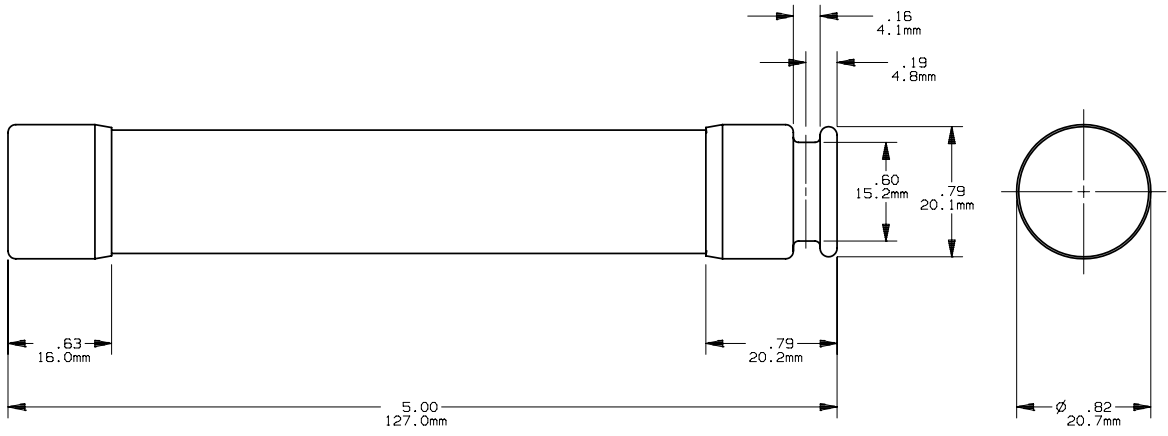

REV	DATE	ECO	DESCRIPTION	BY	CK	APP
H	1/4/10	NA	ADDED "ID" VERSION	LDB	NA	NA

MERSEN USA NEWBURYPORT-MA, LLC
374 MERRIMAC STREET
NEWBURYPORT, MA 01950

TRS(1/10-30)R(ID)

OUTLINE DIMENSIONS
NOT TO BE USED FOR PRODUCTION

CLASS RK5

701288

PRODUCT MANAGER

DESIGN ENGINEER

1/10-30A 600V

SIGN:
DATE:

SIGN:
DATE: