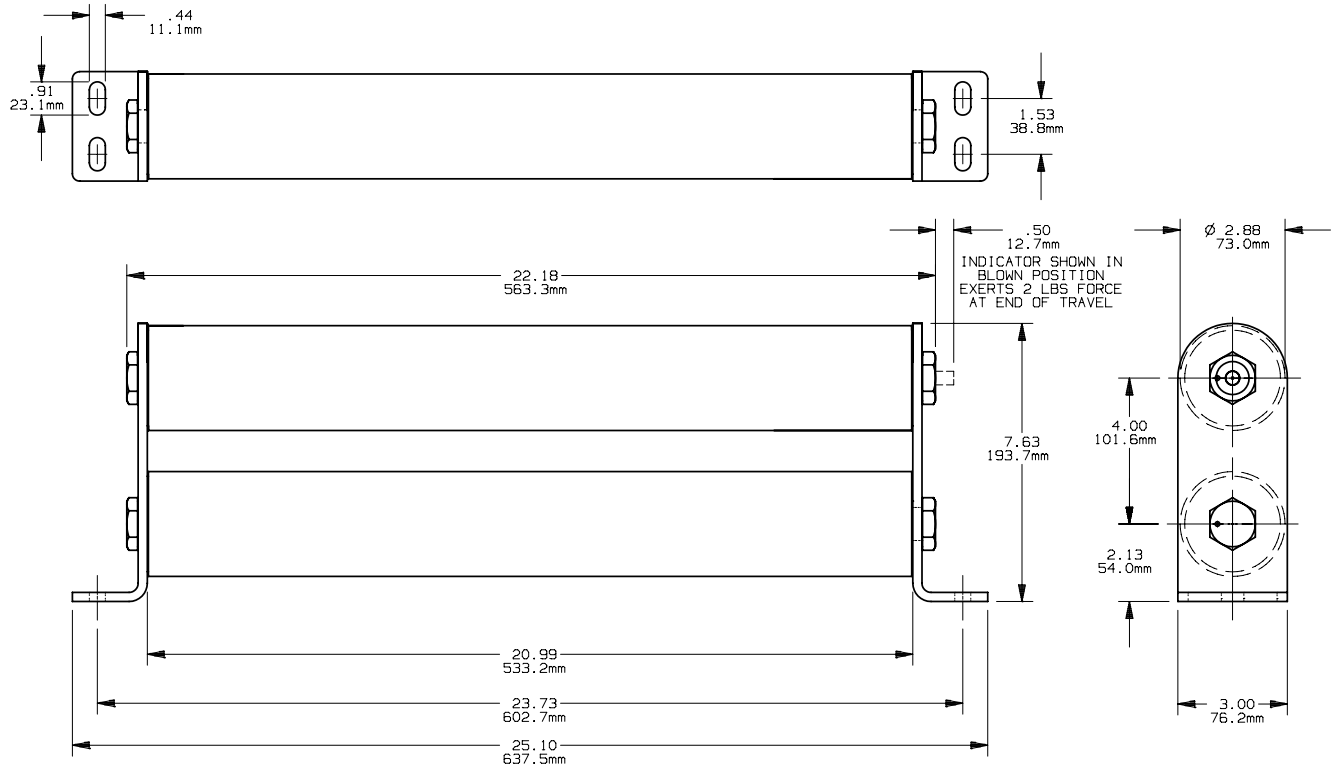

REV	DATE	ECO	DESCRIPTION	BY	CK	APP
-	1-19-06	NA	INITIAL RELEASE	LDB	NA	NA

MERSEN USA NEWBURYPORT-MA, LLC
374 MERRIMAC STREET
NEWBURYPORT, MA 01950

A155B2D0R0-200E

MEDIUM VOLTAGE

200E 15.5KV

OUTLINE DIMENSIONS
NOT TO BE USED FOR PRODUCTION

701252

PRODUCT MANAGER

DESIGN ENGINEER

SIGN:

SIGN:

DATE:

DATE: