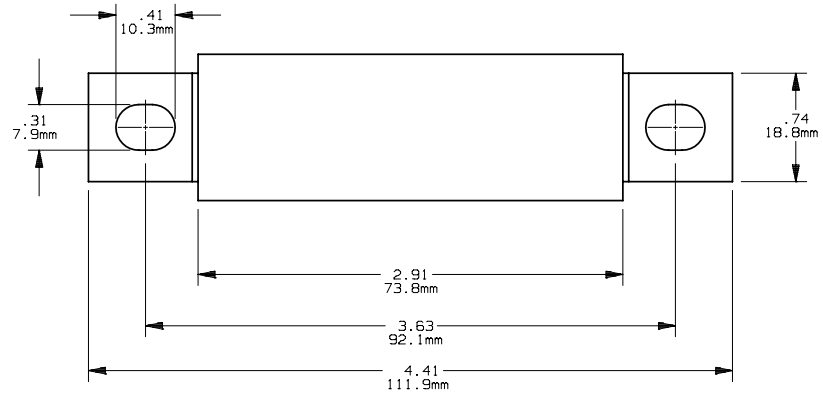

REV	DATE	ECO	DESCRIPTION	BY	CK	APP
L	1-10-06	NA	REDRAWN-WAS ON 13775 REV K	LDB	NA	NA

MERSEN USA NEWBURYPORT-MA, LLC
374 MERRIMAC STREET
NEWBURYPORT, MA 01950

A60X(65-100)-4, A60X(35-60)-4SG
A60Z(70-100)-4

OUTLINE DIMENSIONS
NOT TO BE USED FOR PRODUCTION

PRODUCT MANAGER
SIGN:
DATE:

DESIGN ENGINEER
SIGN:
DATE:

FORM 101
35-100A 600V

701238