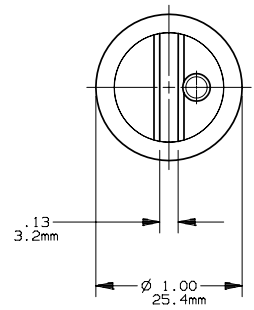

REV	DATE	ECO	DESCRIPTION	BY	CK	APP
L	1-10-06	NA	REDRAWN-WAS ON 13775 REV K	LDB	NA	NA

MERSEN USA NEWBURYPORT-MA, LLC
374 MERRIMAC STREET
NEWBURYPORT, MA 01950

A60X(65-100)-4, A60X(35-60)-4SG
A60Z(70-100)-4

OUTLINE DIMENSIONS
NOT TO BE USED FOR PRODUCTION

PRODUCT MANAGER
SIGN:
DATE:

DESIGN ENGINEER
SIGN:
DATE:

FORM 101
35-100A 600V

701238