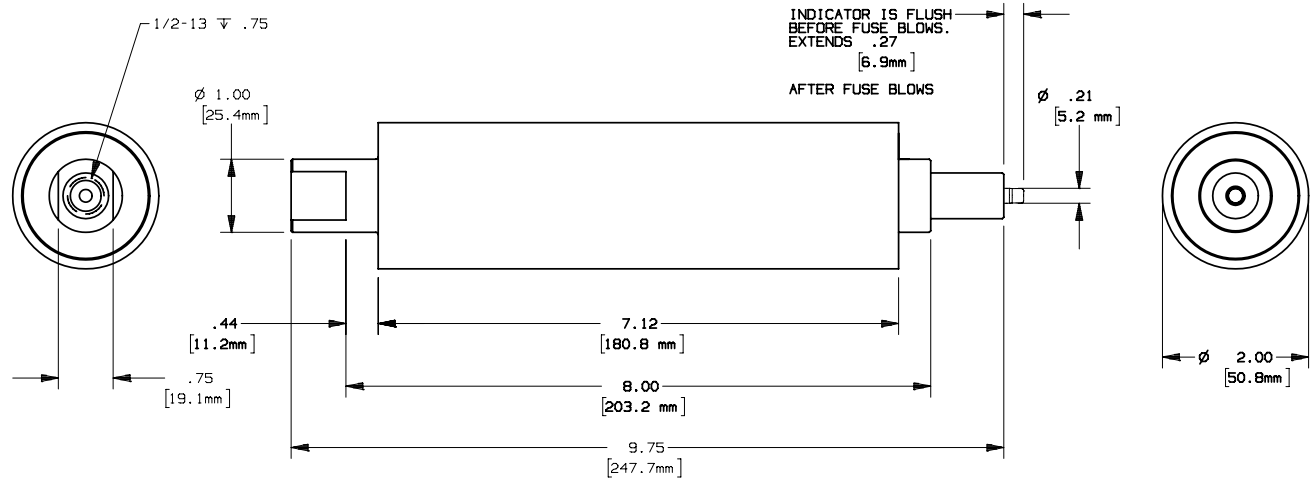

REV	DATE	ECO	DESCRIPTION	BY	CK	APP
A	9/16/04	NA	ADDED CAT NO'S A550C(65,75)-75	ELO	NA	NA

 MERSEN USA NEWBURYPORT-MA, LLC 374 MERRIMAC STREET NEWBURYPORT, MA 01950		A550C(6 THRU 75)-75 A430C(6 THRU 100)-75  MEDIUM VOLTAGE CAPACITOR FUSE		OUTLINE DIMENSIONS NOT TO BE USED FOR PRODUCTION	
				701082	
PRODUCT MANAGER  SIGN: DATE:	DESIGN ENGINEER  SIGN: DATE:	6-75A    5.5kV 6-100A   4.3kV			