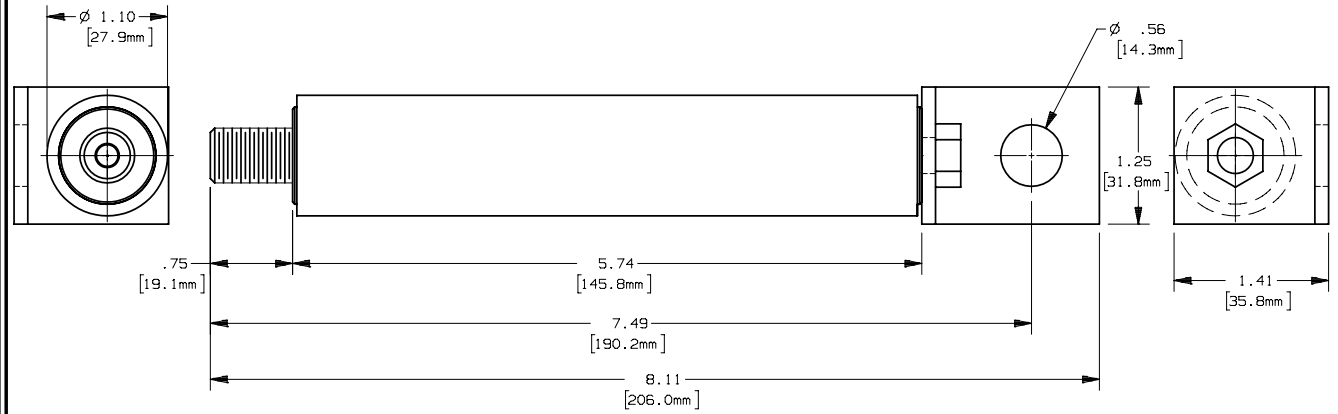

REV	DATE	ECO	DESCRIPTION	BY	CK	APP
-	4/26/04	NA	INITIAL RELEASE	ELO	NA	NA

MERSEN USA NEWBURYPORT-MA, LLC
374 MERRIMAC STREET
NEWBURYPORT, MA 01950

A150C(25-150)-50
MEDIUM VOLTAGE CAPACITOR FUSE
25-150A 1.5kV

OUTLINE DIMENSIONS
NOT TO BE USED FOR PRODUCTION

701051

PRODUCT MANAGER
SIGN:
DATE:

DESIGN ENGINEER
SIGN:
DATE: