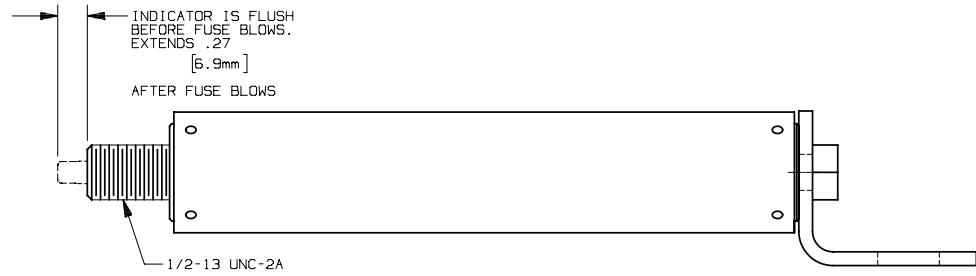

REV	DATE	ECO	DESCRIPTION	BY	CK	APP
-	4/26/04	NA	INITIAL RELEASE	ELO	NA	NA

MERSEN USA NEWBURYPORT-MA, LLC  
374 MERRIMAC STREET  
NEWBURYPORT, MA 01950

A150C(25-150)-50  
MEDIUM VOLTAGE CAPACITOR FUSE  
25-150A 1.5kV

OUTLINE DIMENSIONS  
NOT TO BE USED FOR PRODUCTION

701051

PRODUCT MANAGER  
SIGN:  
DATE:

DESIGN ENGINEER  
SIGN:  
DATE: