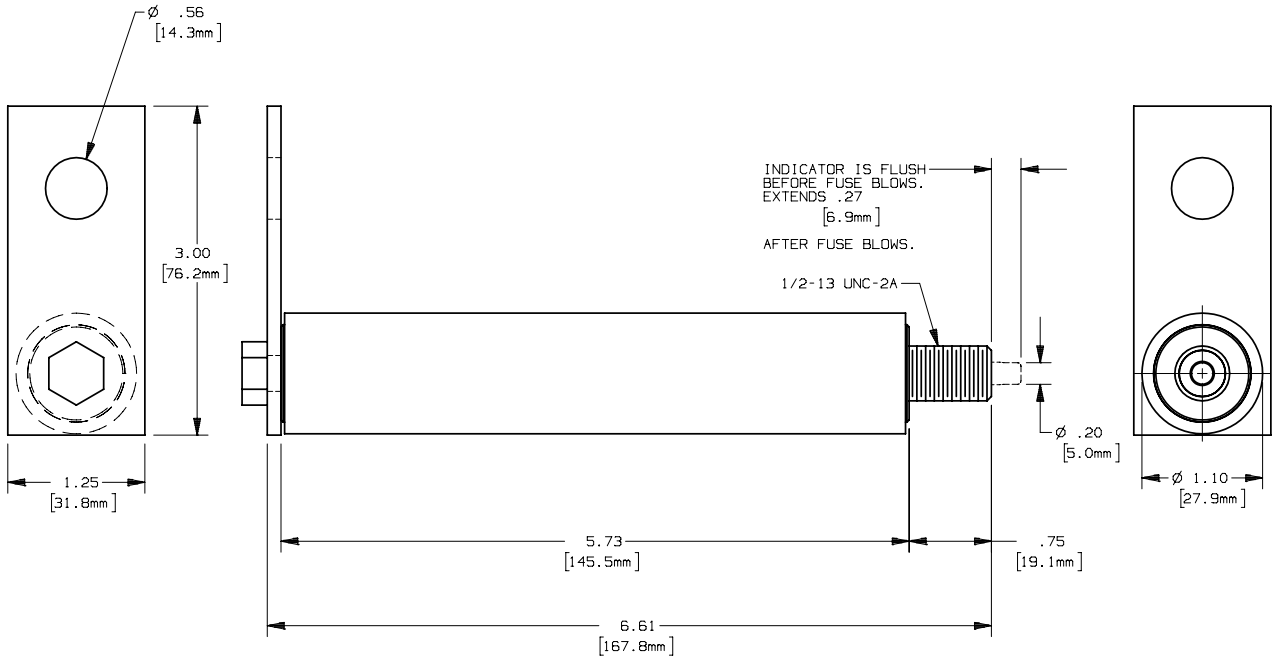

REV	DATE	ECO	DESCRIPTION	BY	CK	APP
-	4/26/04	NA	INITIAL RELEASE	ELO	NA	NA

MERSEN USA NEWBURYPORT-MA, LLC
 374 MERRIMAC STREET
 NEWBURYPORT, MA 01950

A150C(25-150)-20
 MEDIUM VOLTAGE CAPACITOR FUSE

OUTLINE DIMENSIONS
 NOT TO BE USED FOR PRODUCTION

PRODUCT MANAGER
 SIGN:
 DATE:

DESIGN ENGINEER
 SIGN:
 DATE:

25-150A 1.5kV

701048