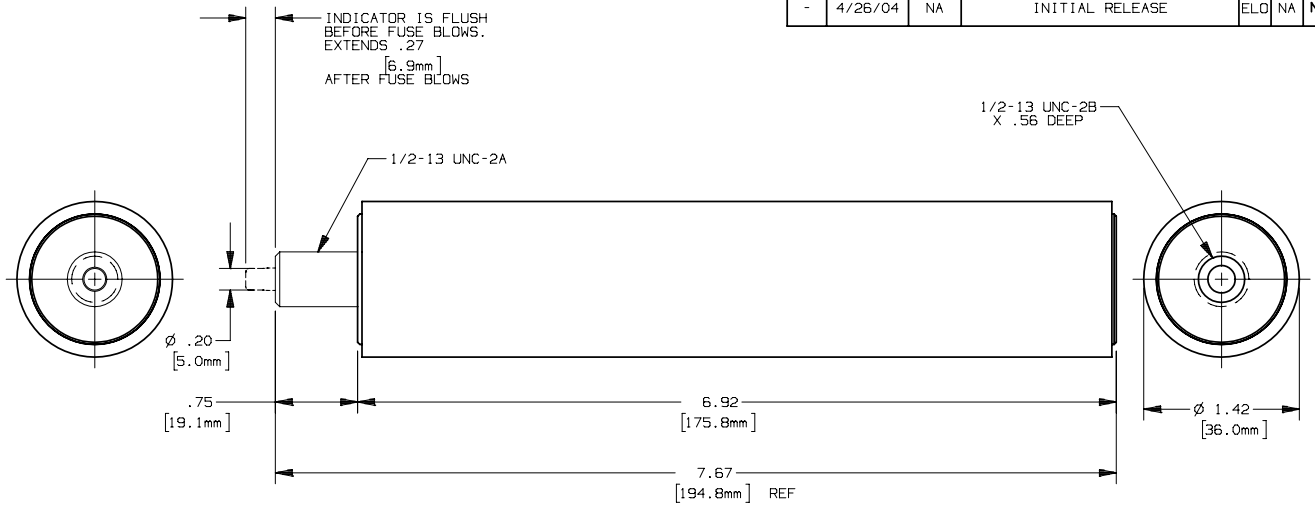

REV	DATE	ECO	DESCRIPTION	BY	CK	APP
-	4/26/04	NA	INITIAL RELEASE	ELO	NA	NA

MERSEN USA NEWBURYPORT-MA, LLC
 374 MERRIMAC STREET
 NEWBURYPORT, MA 01950

A200C(165-200)-10
 MEDIUM VOLTAGE CAPACITOR FUSE
 165-200A 2.0kV

OUTLINE DIMENSIONS
 NOT TO BE USED FOR PRODUCTION

701044

PRODUCT MANAGER
 SIGN:
 DATE:

DESIGN ENGINEER
 SIGN:
 DATE: