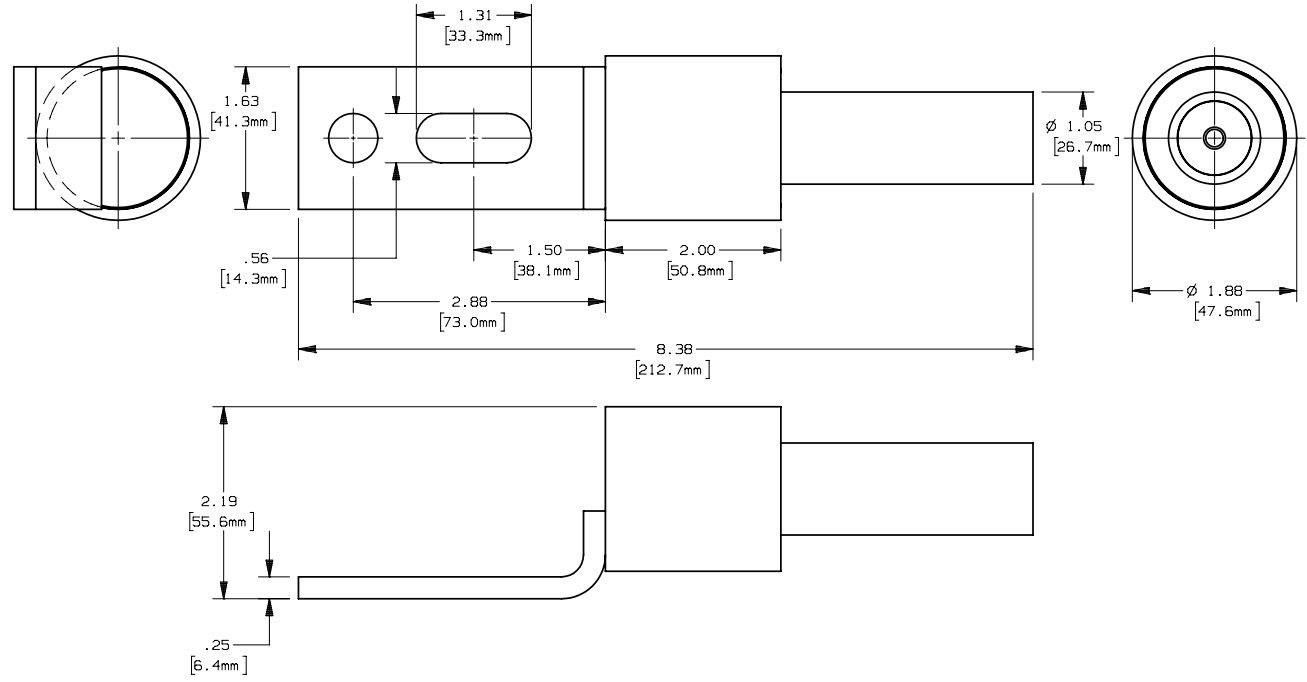

REV	DATE	ECO	DESCRIPTION	BY	CK	APP
-	4/5/04	NA	INITIAL RELEASE	ELO	NA	NA

 MERSEN USA NEWBURYPORT-MA, LLC 374 MERRIMAC STREET NEWBURYPORT, MA 01950		2CL500CF CABLE PROTECTOR 500 MCM    250V		OUTLINE DIMENSIONS NOT TO BE USED FOR PRODUCTION
PRODUCT MANAGER SIGN: DATE:	DESIGN ENGINEER SIGN: DATE:			701027