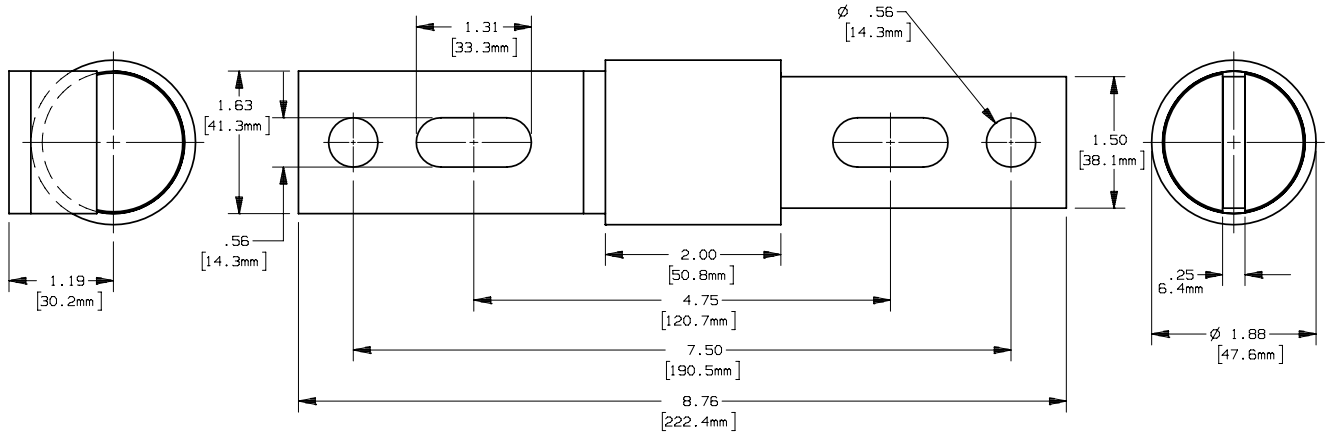

REV	DATE	ECO	DESCRIPTION	BY	CK	APP
-	4/5/04	NA	INITIAL RELEASE	ELO	NA	NA

MERSEN USA NEWBURYPORT-MA, LLC
 374 MERRIMAC STREET
 NEWBURYPORT, MA 01950

2CL500BF

CABLE PROTECTOR
 500 MCM 250V

OUTLINE DIMENSIONS
 NOT TO BE USED FOR PRODUCTION

701026

PRODUCT MANAGER
 SIGN:
 DATE:

DESIGN ENGINEER
 SIGN:
 DATE: