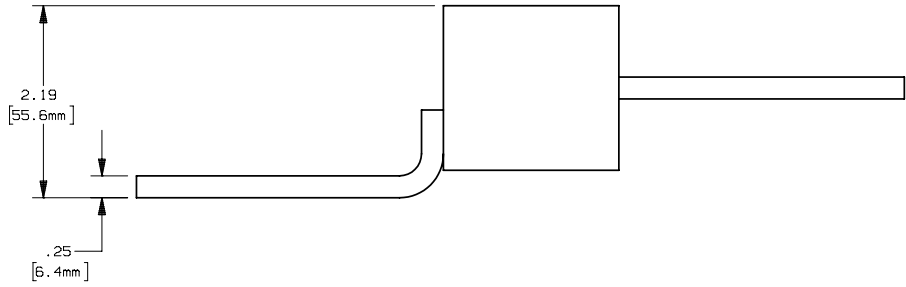

REV	DATE	ECO	DESCRIPTION	BY	CK	APP
-	4/5/04	NA	INITIAL RELEASE	ELO	NA	NA

MERSEN USA NEWBURYPORT-MA, LLC
 374 MERRIMAC STREET
 NEWBURYPORT, MA 01950

2CL500BF

CABLE PROTECTOR
 500 MCM 250V

OUTLINE DIMENSIONS
 NOT TO BE USED FOR PRODUCTION