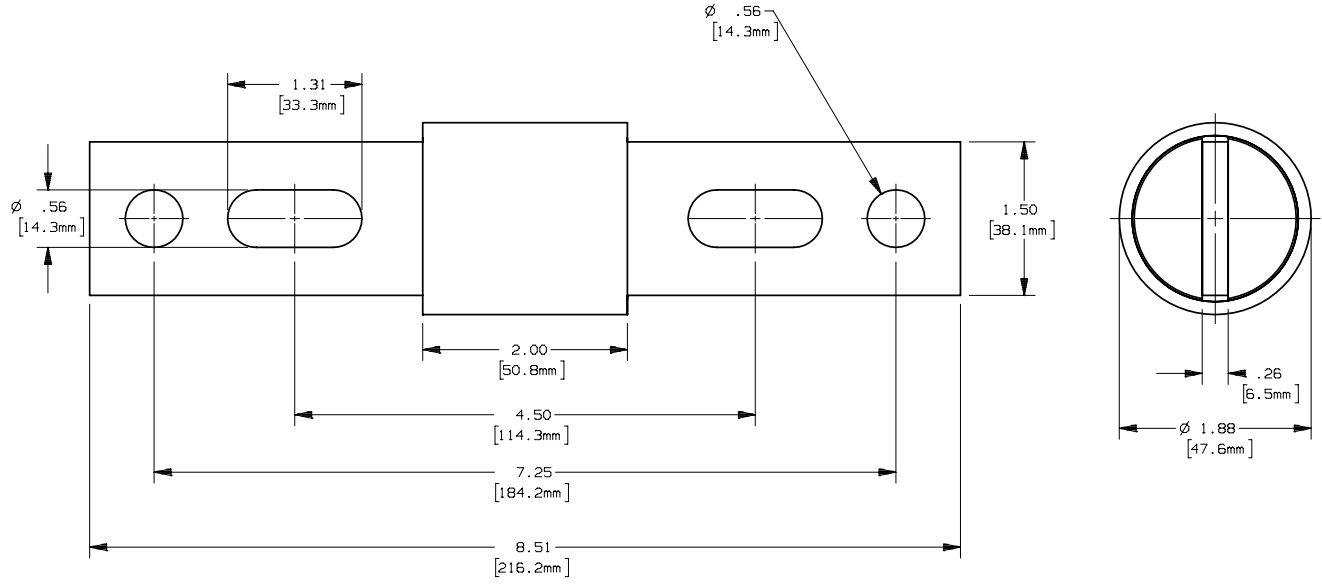

REV	DATE	ECO	DESCRIPTION	BY	CK	APP
-	4/5/04	NA	INITIAL RELEASE	ELO	NA	NA

MERSEN USA NEWBURYPORT-MA, LLC
374 MERRIMAC STREET
NEWBURYPORT, MA 01950

2CL500BB

OUTLINE DIMENSIONS
NOT TO BE USED FOR PRODUCTION

PRODUCT MANAGER

DESIGN ENGINEER

CABLE PROTECTOR

SIGN:
DATE:

SIGN:
DATE:

500 MCM 250V

701025