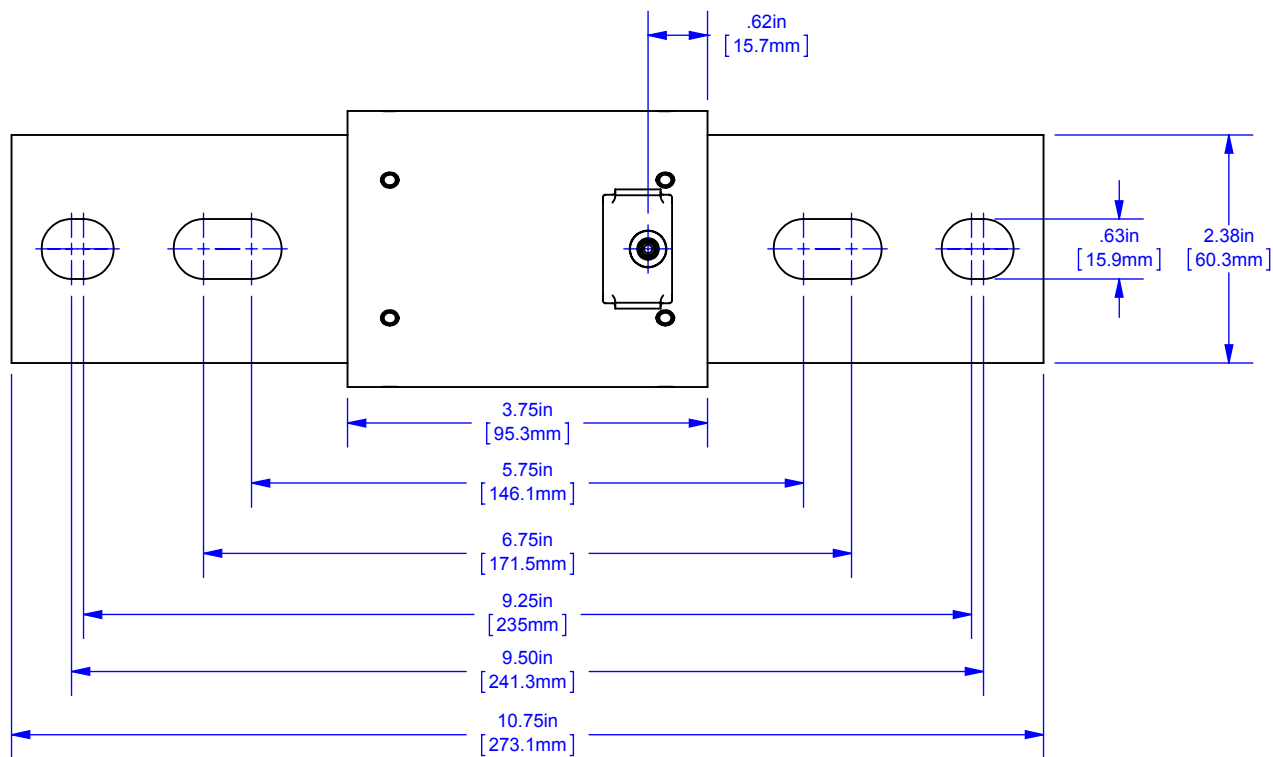

REV.	DATE	ECO	DESCRIPTION	BY	CK	APP
B	3/18/2014	N/A	REDRAWN	GDR		N/A

DIMENSIONS IN [ ] ARE MILLIMETERS

MERSEN USA NEWBURYPORT-MA, LLC
374 MERRIMAC STREET
NEWBURYPORT, MA 01950

A4BQ(1201-1600)-TA

TIME DELAY TYPE TA

1201-1600A 600VAC

OUTLINE DIMENSIONS
NOT TO BE USED FOR PRODUCTION

700764

PRODUCT MANAGER

DESIGN ENGINEER

SIGN:

SIGN:

DATE:

DATE: (SEE ECO)