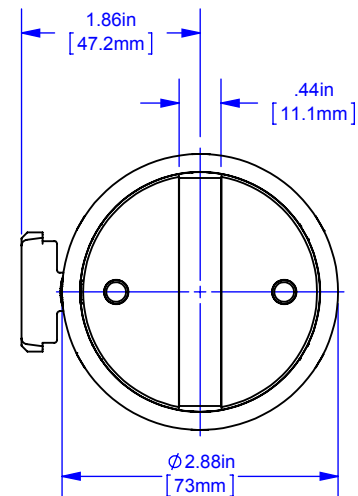

REV.	DATE	ECO	DESCRIPTION	BY	CK	APP
B	3/18/2014	N/A	REDRAWN	GDR		N/A

DIMENSIONS IN [ ] ARE MILLIMETERS

MERSEN USA NEWBURYPORT-MA, LLC  
374 MERRIMAC STREET  
NEWBURYPORT, MA 01950

A4BQ(1201-1600)-TA

TIME DELAY TYPE TA

1201-1600A 600VAC

OUTLINE DIMENSIONS  
NOT TO BE USED FOR PRODUCTION

700764

PRODUCT MANAGER

DESIGN ENGINEER

SIGN:

SIGN:

DATE: