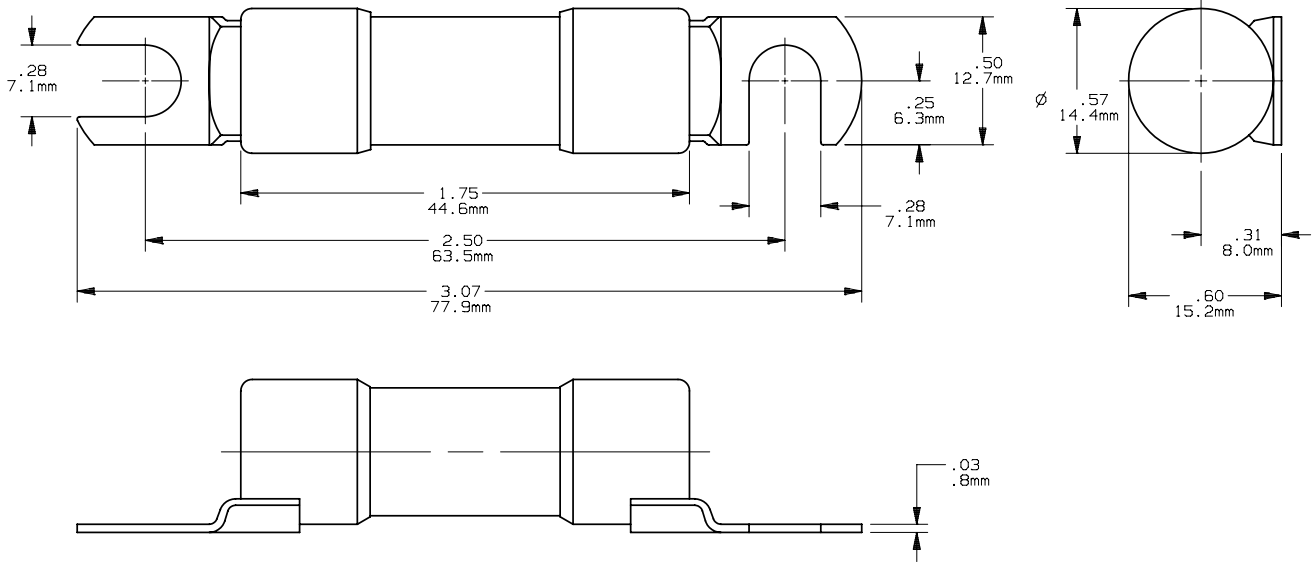

REV	DATE	ECO	DESCRIPTION	BY	CK	APP
A	3-14-08	NA	UPDATED OUTLINE FORMAT AND DIMENSIONS	LDB	NA	NA

		MERSEN USA NEWBURYPORT-MA, LLC 374 MERRIMAC STREET NEWBURYPORT, MA 01950		ACL(30-60)		OUTLINE DIMENSIONS NOT TO BE USED FOR PRODUCTION	
PRODUCT MANAGER		DESIGN ENGINEER		FORK TRUCK FUSE		700044	
SIGN:		SIGN:		30-60A    125V			
DATE:		DATE:					