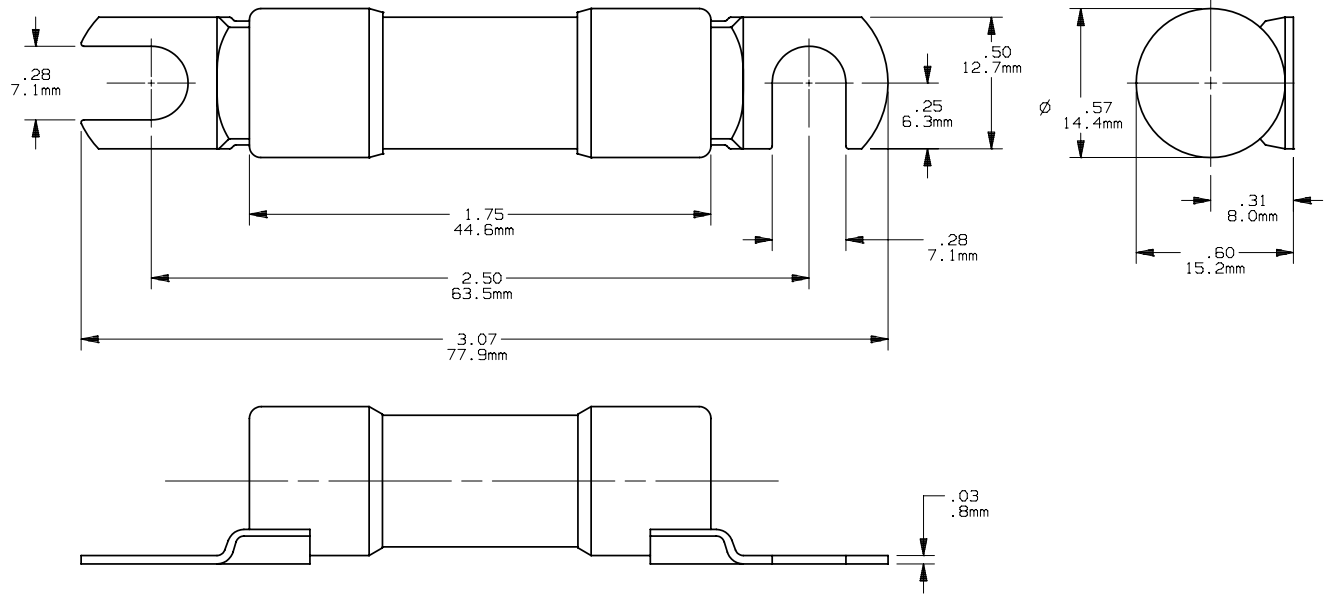

REV	DATE	ECO	DESCRIPTION	BY	CK	APP
C	3-13-08	NA	UPDATED OUTLINE FORMAT AND DIMENSIONS	LDB	NA	NA

 MERSEN USA NEWBURYPORT-MA, LLC 374 MERRIMAC STREET NEWBURYPORT, MA 01950		ACK(1-30) FORK TRUCK FUSE 1-30A 125V	OUTLINE DIMENSIONS NOT TO BE USED FOR PRODUCTION
			700043
PRODUCT MANAGER SIGN: DATE:	DESIGN ENGINEER SIGN: DATE:		