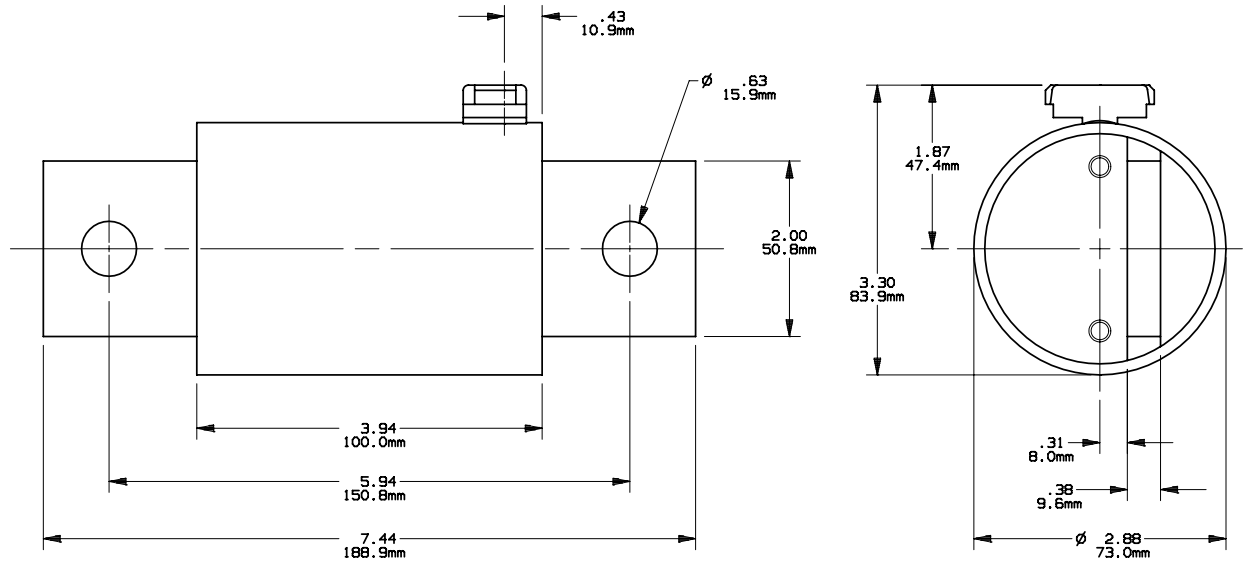

REV	DATE	ECO	DESCRIPTION	BY	CK	APP
B	2-22-08	NA	UPDATED FORMAT & REDRAWN HAS ON 23901 REV A, ADDED 700A	LDB	NA	(SEE ECO)

Ferraz Shawmut
FERRAZ SHAWMUT INC.
374 MERRIMAC STREET
NEWBURYPORT, MA 01950

A100P(650-800)-4TA

OUTLINE DIMENSIONS
NOT TO BE USED FOR PRODUCTION

PRODUCT MANAGER
SIGN:
DATE:

DESIGN ENGINEER
SIGN:
DATE:

FORM 101
650-800A 1000V

23901