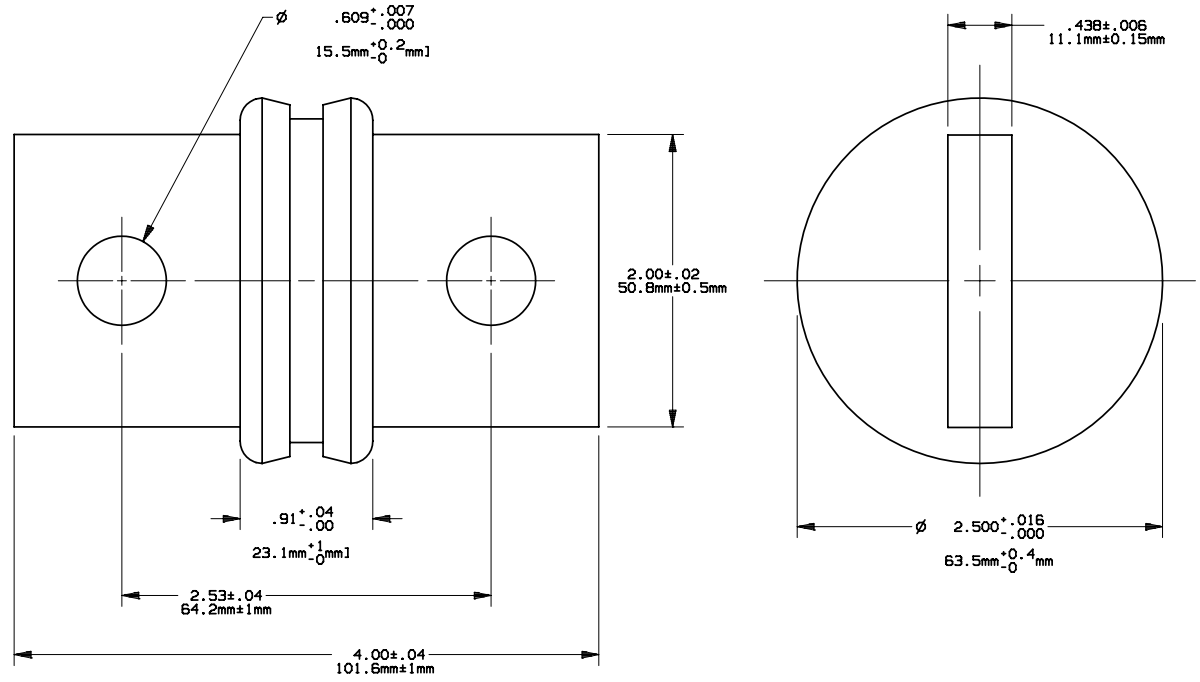

REV	DATE	ECO	DESCRIPTION	BY	CK	APP
B	2-14-08	NA	UPDATED FORMAT	LDB	NA	(SEE ECO)

MERSEN USA NEWBURYPORT-MA, LLC
374 MERRIMAC STREET
NEWBURYPORT, MA 01950

A3T(1000-1200)

OUTLINE DIMENSIONS
NOT TO BE USED FOR PRODUCTION

CLASS T

1000-1200A 300V

20356

PRODUCT MANAGER

DESIGN ENGINEER

SIGN:

SIGN:

DATE:

DATE: