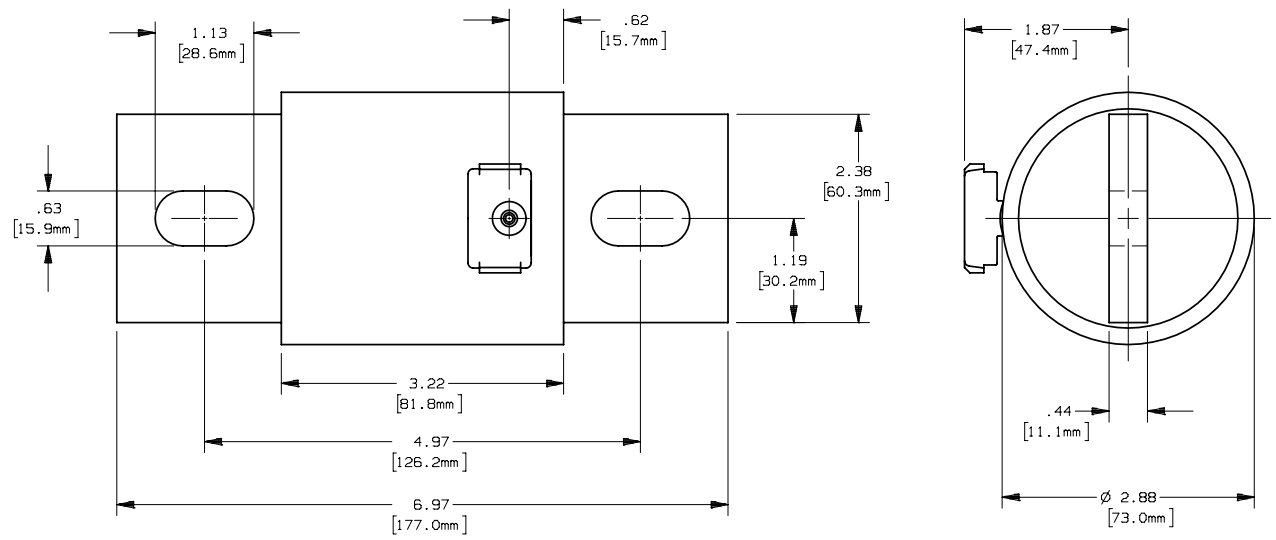

REV	DATE	ECO	DESCRIPTION	BY	CK	APP
B	12-13-10	NA	ADDED A50P900-4TA	GDR	NA	NA

MERSEN USA NEWBURYPORT-MA, LLC
 374 MERRIMAC STREET
 NEWBURYPORT, MA 01950

A50P(900-1200)-4TA

OUTLINE DIMENSIONS
 NOT TO BE USED FOR PRODUCTION

FORM 101

900-1200A 500V

19470

PRODUCT MANAGER
 SIGN:
 DATE:

DESIGN ENGINEER
 SIGN:
 DATE: