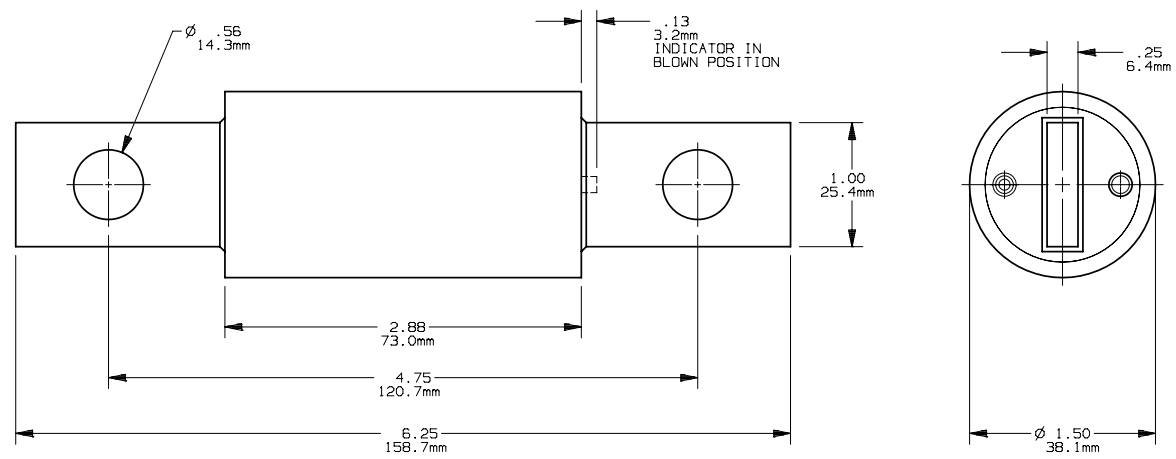

REV	DATE	ECO	DESCRIPTION	BY	CK	APP
B	1-17-06	NA	REDRAWN-WAS ON 16018 REV A REMOVED KAC 225-400	LDB	NA	NA

TYPE 4K-T1 HAS BUILT IN INDICATOR

MERSEN USA NEWBURYPORT-MA, LLC
374 MERRIMAC STREET
NEWBURYPORT, MA 01950

A60X(225-400)-4K, -4K-TI

OUTLINE DIMENSIONS
NOT TO BE USED FOR PRODUCTION

FORM 101

16018

PRODUCT MANAGER

DESIGN ENGINEER

225-400A 600V

SIGN:
DATE:

SIGN:
DATE: