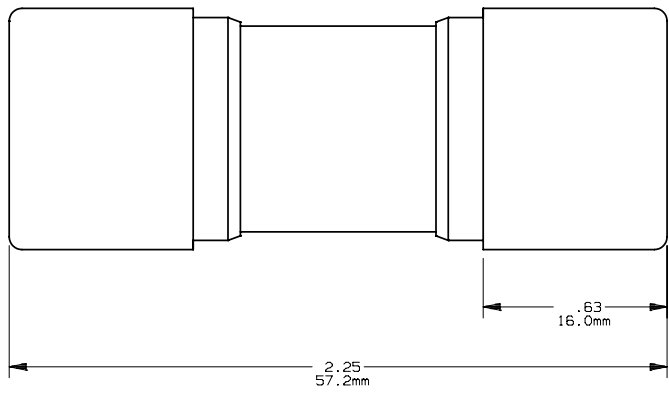

REV	DATE	ECO	DESCRIPTION	BY	CK	APP
F	1-23-06	NA	REDRAWN-WAS ON 14096 REV E	LDB	NA	NA

MERSEN USA NEWBURYPORT-MA, LLC
374 MERRIMAC STREET
NEWBURYPORT, MA 01950

A50P(15-60)-1DS, A50P60/100-1DS

OUTLINE DIMENSIONS
NOT TO BE USED FOR PRODUCTION

PRODUCT MANAGER
SIGN:
DATE:

DESIGN ENGINEER
SIGN:
DATE:

FORM 101
15-60A, 60/100A 500V

14096