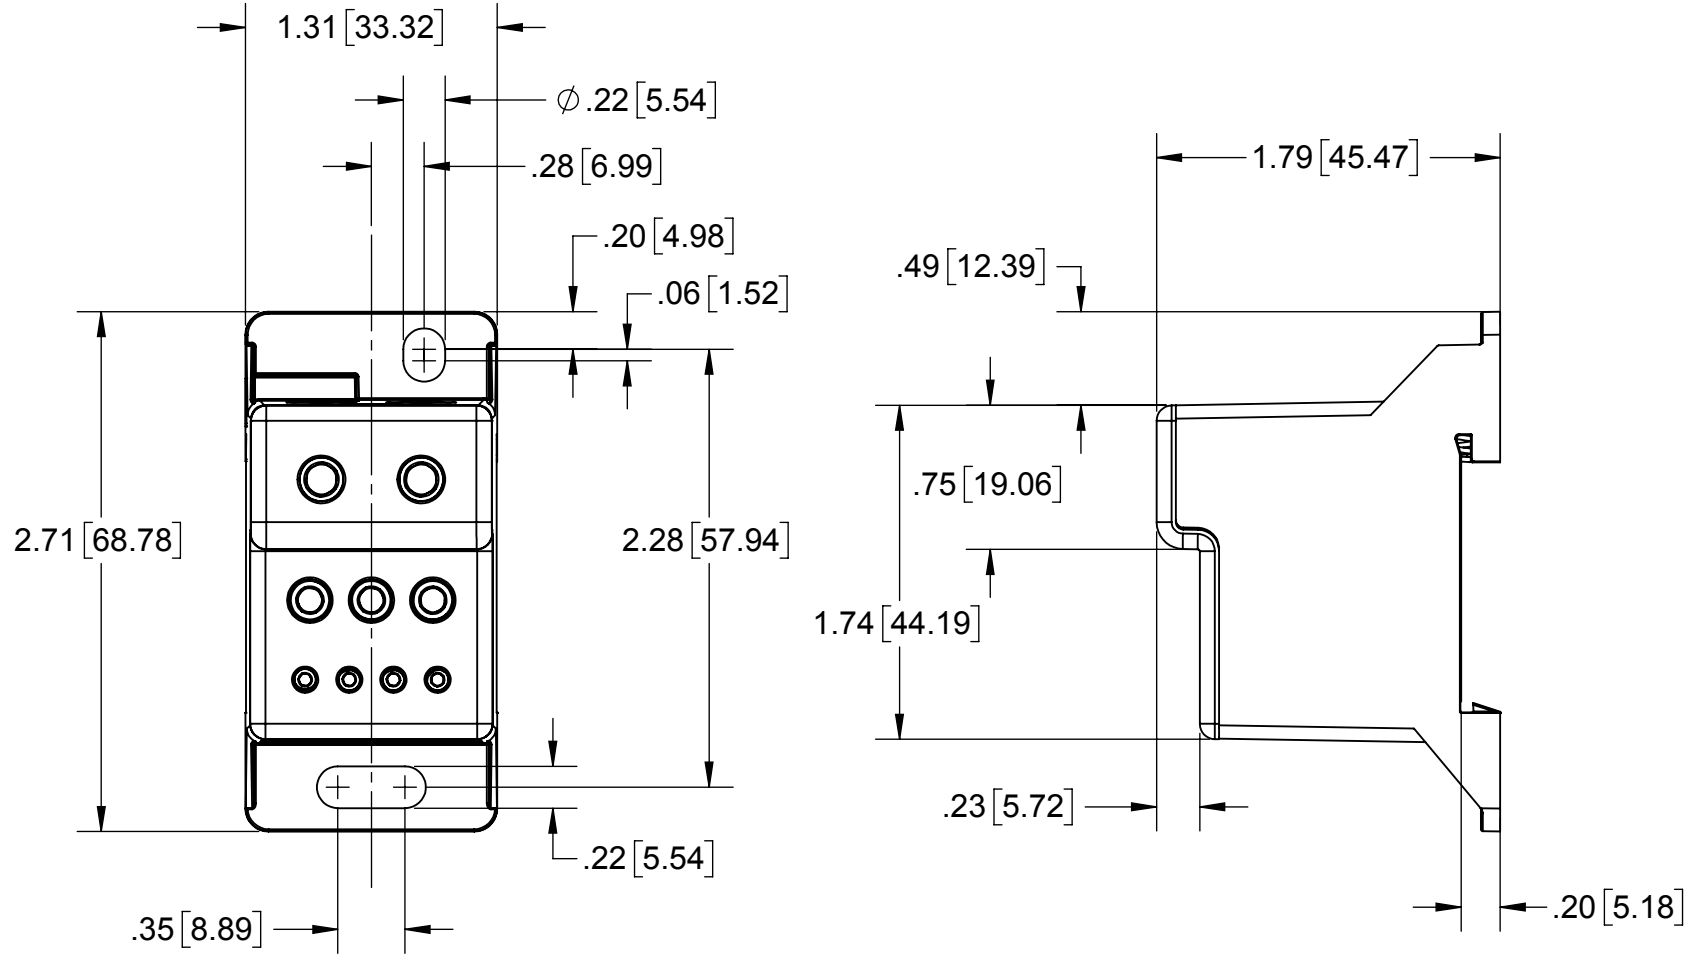

REV	DATE	ECO	DESCRIPTION	BY	CK	APP
-	07/13/2019	N/A	INITIAL RELEASE	RB	N/A	N/A

DIMENSIONS IN [] ARE MILLIMETERS

MERSEN USA NEWBURYPORT-MA, LLC
374 MERRIMAC STREET
NEWBURYPORT, MA 01950

CEP-FSPDB115

POWER DISTRIBUTION BLOCK

115A 600V

OUTLINE DIMENSIONS
NOT TO BE USED FOR PRODUCTION

702264

PRODUCT MANAGER
SIGN: D. VANGARI
DATE: 10/1/19

DESIGN ENGINEER
SIGN: R. BURGE
DATE: 10/1/19