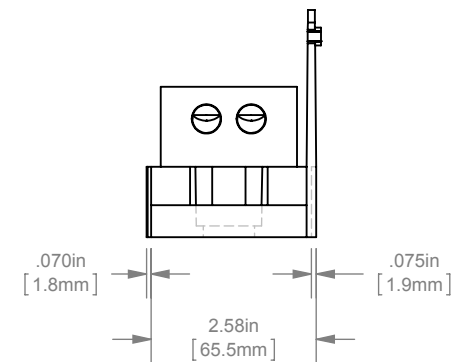

REV.	DATE	ECO	DESCRIPTION	BY	CK	APP
A	10/29/2013	N/A	ADDED MISSING DIMENSION, 4.75IN [120.7mm]	GDR	N/A	N/A

BACK VIEW
ADDER
(MPDB69600)
SHOWN

DIMENSIONS IN [] ARE MILLIMETERS

MERSEN USA NEWBURYPORT-MA, LLC
374 MERRIMAC STREET
NEWBURYPORT, MA 01950

MPDB(69600, 69601, 69602, 69603)

PDB 1-3P, ADDER ALUMINUM LARGE

(2) 2/0-14 X (20) 10-14

OUTLINE DIMENSIONS
NOT TO BE USED FOR PRODUCTION

702020

PRODUCT MANAGER

SIGN:

DATE: