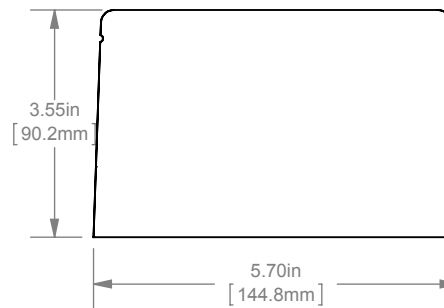

REV.	DATE	ECO	DESCRIPTION	BY	CK	APP
A	10/29/2013	N/A	ADDED MISSING DIMENSION, 4.75IN [120.7mm]	GDR	N/A	N/A

BACK VIEW
ADDER
(MPDB69600)
SHOWN

DIMENSIONS IN [] ARE MILLIMETERS

MERSEN USA NEWBURYPORT-MA, LLC
374 MERRIMAC STREET
NEWBURYPORT, MA 01950

MPDB(69600, 69601, 69602, 69603)

PDB 1-3P, ADDER ALUMINUM LARGE

(2) 2/0-14 X (20) 10-14

OUTLINE DIMENSIONS
NOT TO BE USED FOR PRODUCTION

702020

PRODUCT MANAGER

SIGN:

DATE: