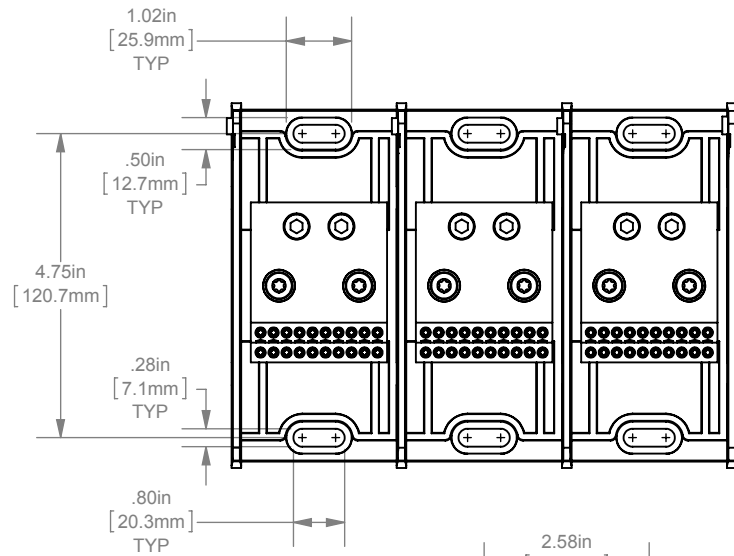

REV.	DATE	ECO	DESCRIPTION	BY	CK	APP
A	10/29/2013	N/A	ADDED MISSING DIMENSION, 4.75IN [120.7mm]	GDR	N/A	N/A

BACK VIEW
ADDER
(MPDB69600)
SHOWN

DIMENSIONS IN [] ARE MILLIMETERS

MERSEN USA NEWBURYPORT-MA, LLC
374 MERRIMAC STREET
NEWBURYPORT, MA 01950

MPDB(69600, 69601, 69602, 69603)

PDB 1-3P, ADDER ALUMINUM LARGE

(2) 2/0-14 X (20) 10-14

OUTLINE DIMENSIONS
NOT TO BE USED FOR PRODUCTION

702020

PRODUCT MANAGER

SIGN:

DATE: