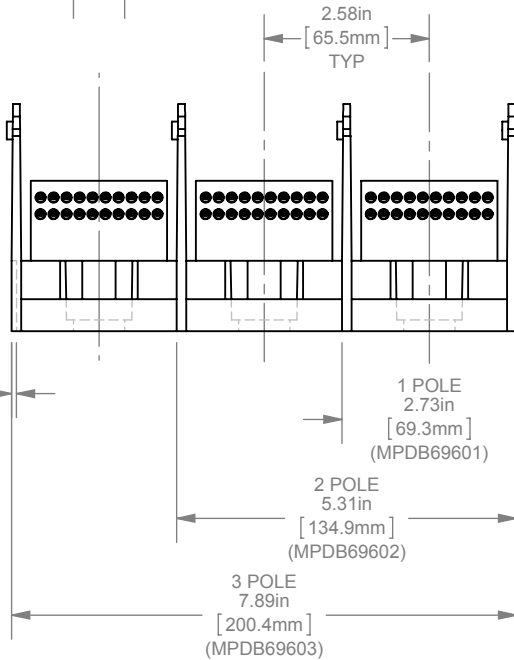

REV.	DATE	ECO	DESCRIPTION	BY	CK	APP
A	10/29/2013	N/A	ADDED MISSING DIMENSION, 4.75IN [120.7mm]	GDR	N/A	N/A

BACK VIEW
ADDER
(MPDB69600)
SHOWN

DIMENSIONS IN [] ARE MILLIMETERS

MERSEN USA NEWBURYPORT-MA, LLC
374 MERRIMAC STREET
NEWBURYPORT, MA 01950

MPDB(69600, 69601, 69602, 69603)

PDB 1-3P, ADDER ALUMINUM LARGE

(2) 2/0-14 X (20) 10-14

OUTLINE DIMENSIONS
NOT TO BE USED FOR PRODUCTION

702020

PRODUCT MANAGER

SIGN:

DATE: