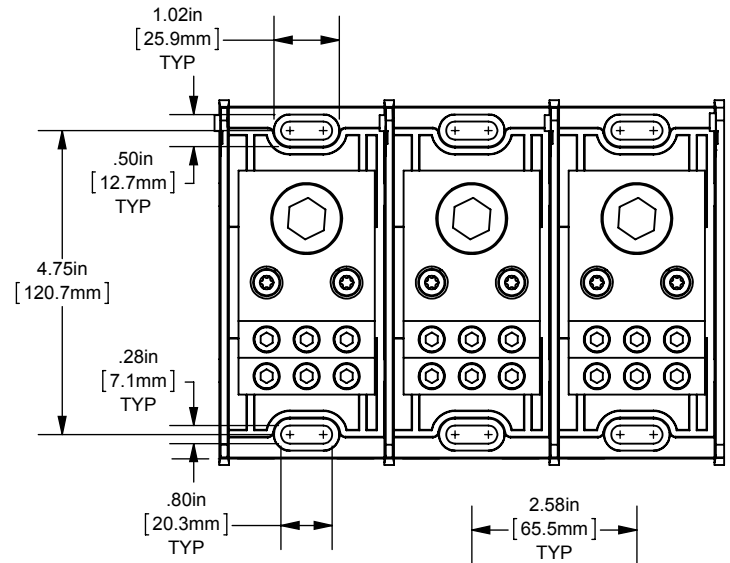

REV.	DATE	ECO	DESCRIPTION	BY	CK	APP
-	9/20/2013	N/A	INITIAL RELEASE	GDR	N/A	N/A

BACK VIEW
ADDER
(MPDB69030)
SHOWN

DIMENSIONS IN [ ] ARE MILLIMETERS

MERSEN USA NEWBURYPORT-MA, LLC
374 MERRIMAC STREET
NEWBURYPORT, MA 01950

MPDB(69030, 69031, 69032, 69033)

PDB 1-3P, ADDER ALUMINUM LARGE

(1) 1000-250 X (6) 2/0-14

OUTLINE DIMENSIONS
NOT TO BE USED FOR PRODUCTION

702017

PRODUCT MANAGER
SIGN:
DATE:

DESIGN ENGINEER
SIGN:
DATE: (SEE ECO)