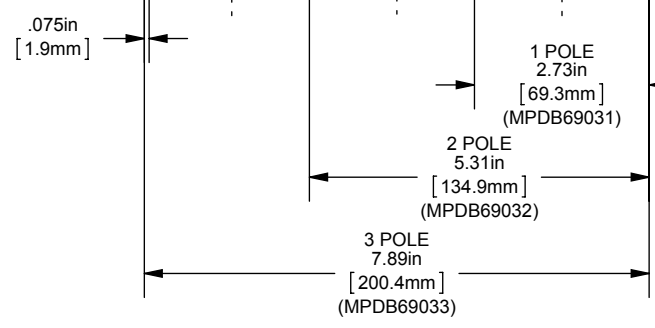

REV.	DATE	ECO	DESCRIPTION	BY	CK	APP
-	9/20/2013	N/A	INITIAL RELEASE	GDR	N/A	N/A

BACK VIEW
ADDER
(MPDB69030)
SHOWN

DIMENSIONS IN [ ] ARE MILLIMETERS

MERSEN USA NEWBURYPORT-MA, LLC
374 MERRIMAC STREET
NEWBURYPORT, MA 01950

MPDB(69030, 69031, 69032, 69033)

PDB 1-3P, ADDER ALUMINUM LARGE

(1) 1000-250 X (6) 2/0-14

OUTLINE DIMENSIONS
NOT TO BE USED FOR PRODUCTION

702017

PRODUCT MANAGER
SIGN:
DATE:

DESIGN ENGINEER
SIGN:
DATE: (SEE ECO)