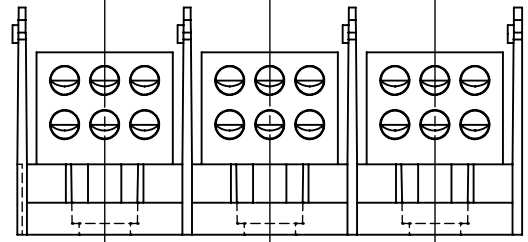

REV.	DATE	ECO	DESCRIPTION	BY	CK	APP
-	9/20/2013	N/A	INITIAL RELEASE	GDR	N/A	N/A

BACK VIEW
ADDER
(MPDB69030)
SHOWN

DIMENSIONS IN [ ] ARE MILLIMETERS

MERSEN USA NEWBURYPORT-MA, LLC
374 MERRIMAC STREET
NEWBURYPORT, MA 01950

MPDB(69030, 69031, 69032, 69033)

PDB 1-3P, ADDER ALUMINUM LARGE

(1) 1000-250 X (6) 2/0-14

OUTLINE DIMENSIONS
NOT TO BE USED FOR PRODUCTION

702017

PRODUCT MANAGER
SIGN:
DATE:

DESIGN ENGINEER
SIGN:
DATE: (SEE ECO)