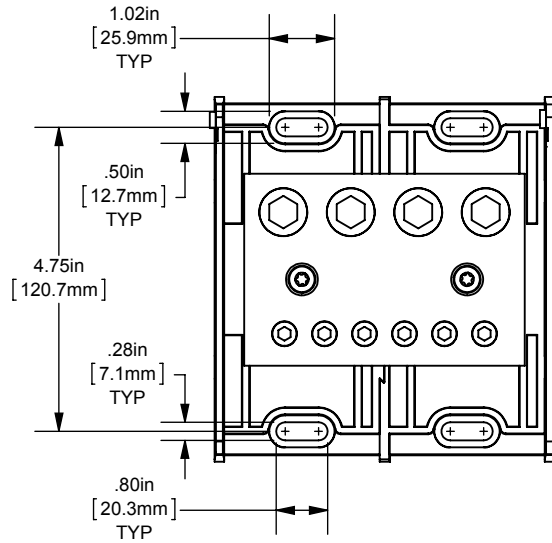

REV.	DATE	ECO	DESCRIPTION	BY	CK	APP
-	9/18/2013	N/A	INITIAL RELEASE	GDR	N/A	N/A

DIMENSIONS IN [ ] ARE MILLIMETERS

MERSEN USA NEWBURYPORT-MA, LLC
374 MERRIMAC STREET
NEWBURYPORT, MA 01950

MPDB900121

PDB ALUMINUM LARGE DOUBLE-WIDE

(4) 500-4 X (6) 2/0-12

OUTLINE DIMENSIONS
NOT TO BE USED FOR PRODUCTION

702014

PRODUCT MANAGER

SIGN:

DATE:

DESIGN ENGINEER

SIGN:

DATE: (SEE ECO)