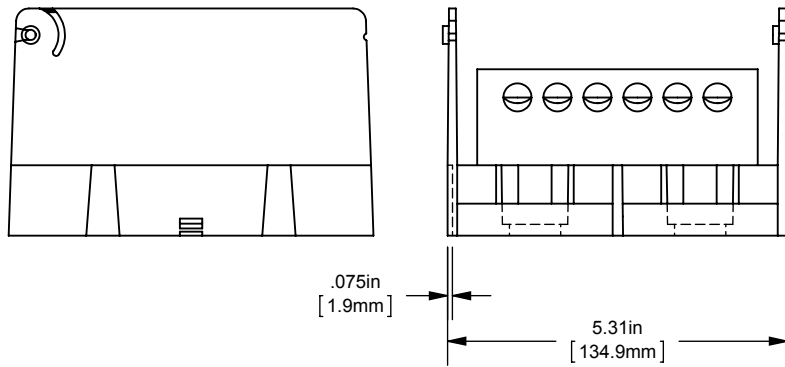

REV.	DATE	ECO	DESCRIPTION	BY	CK	APP
-	9/18/2013	N/A	INITIAL RELEASE	GDR	N/A	N/A

DIMENSIONS IN [ ] ARE MILLIMETERS

MERSEN USA NEWBURYPORT-MA, LLC
374 MERRIMAC STREET
NEWBURYPORT, MA 01950

MPDB900121

PDB ALUMINUM LARGE DOUBLE-WIDE

(4) 500-4 X (6) 2/0-12

OUTLINE DIMENSIONS
NOT TO BE USED FOR PRODUCTION

702014

PRODUCT MANAGER

SIGN:

DATE:

DESIGN ENGINEER

SIGN:

DATE: (SEE ECO)