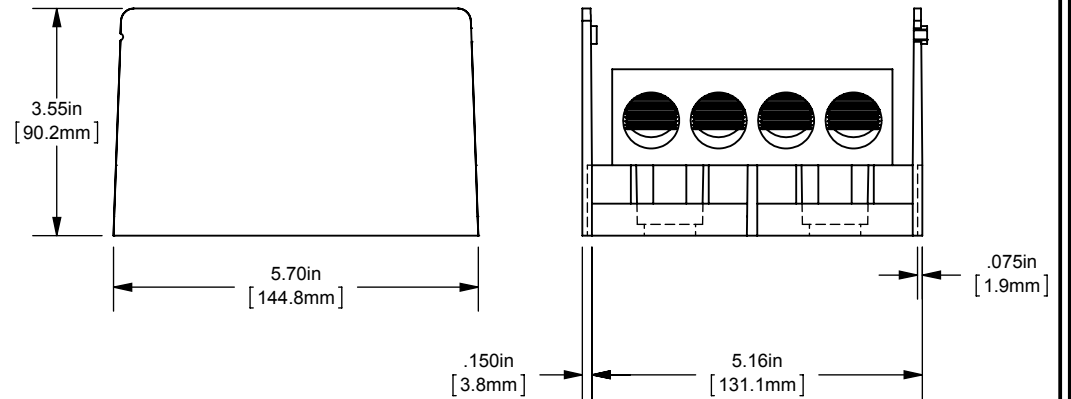

REV.	DATE	ECO	DESCRIPTION	BY	CK	APP
-	9/18/2013	N/A	INITIAL RELEASE	GDR	N/A	N/A

DIMENSIONS IN [ ] ARE MILLIMETERS

MERSEN USA NEWBURYPORT-MA, LLC
374 MERRIMAC STREET
NEWBURYPORT, MA 01950

MPDB900121

PDB ALUMINUM LARGE DOUBLE-WIDE

(4) 500-4 X (6) 2/0-12

OUTLINE DIMENSIONS
NOT TO BE USED FOR PRODUCTION

702014

PRODUCT MANAGER

SIGN:

DATE:

DESIGN ENGINEER

SIGN:

DATE: (SEE ECO)