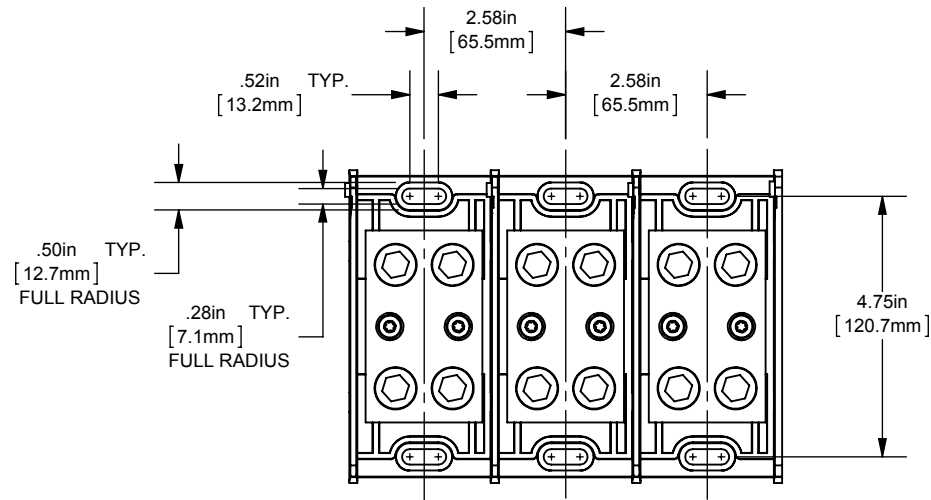

REV.	DATE	ECO	DESCRIPTION	BY	CK	APP
-	8/23/2013	NA	INITIAL RELEASE	LDB	NA	NA

DIMENSIONS IN [ ] ARE MILLIMETERS

MERSEN USA NEWBURYPORT-MA, LLC
374 MERRIMAC STREET
NEWBURYPORT, MA 01950

MPDB6909(0,1,2,3)

PDB -ADDER, 1 TO 3 POLES

(2) 500-4 X (2) 500-4 ALUMINUM

OUTLINE DIMENSIONS
NOT TO BE USED FOR PRODUCTION

701941

PRODUCT MANAGER

SIGN:

DATE:

DESIGN ENGINEER

SIGN:

DATE: