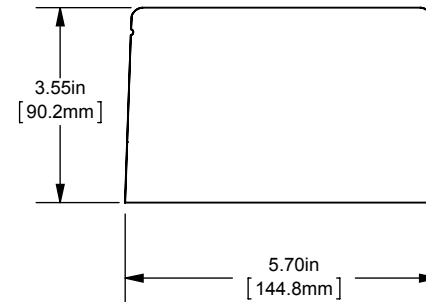

REV.	DATE	ECO	DESCRIPTION	BY	CK	APP
-	8/23/2013	NA	INITIAL RELEASE	LDB	NA	NA

DIMENSIONS IN [] ARE MILLIMETERS

MERSEN USA NEWBURYPORT-MA, LLC
 374 MERRIMAC STREET
 NEWBURYPORT, MA 01950

MPDB6909(0,1,2,3)

PDB -ADDER, 1 TO 3 POLES

(2) 500-4 X (2) 500-4 ALUMINUM

OUTLINE DIMENSIONS
 NOT TO BE USED FOR PRODUCTION

701941

PRODUCT MANAGER

SIGN:

DATE:

DESIGN ENGINEER

SIGN: