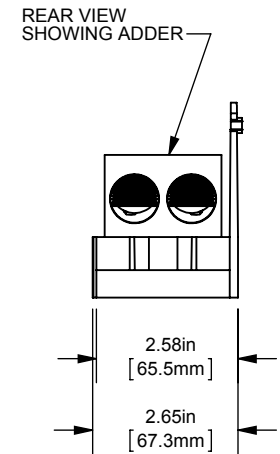

REV.	DATE	ECO	DESCRIPTION	BY	CK	APP
-	8/23/2013	NA	INITIAL RELEASE	LDB	NA	NA

DIMENSIONS IN [] ARE MILLIMETERS

MERSEN USA NEWBURYPORT-MA, LLC
 374 MERRIMAC STREET
 NEWBURYPORT, MA 01950

MPDB6909(0,1,2,3)

PDB -ADDER, 1 TO 3 POLES

(2) 500-4 X (2) 500-4 ALUMINUM

OUTLINE DIMENSIONS
 NOT TO BE USED FOR PRODUCTION

701941

PRODUCT MANAGER

SIGN:

DATE:

DESIGN ENGINEER

SIGN: