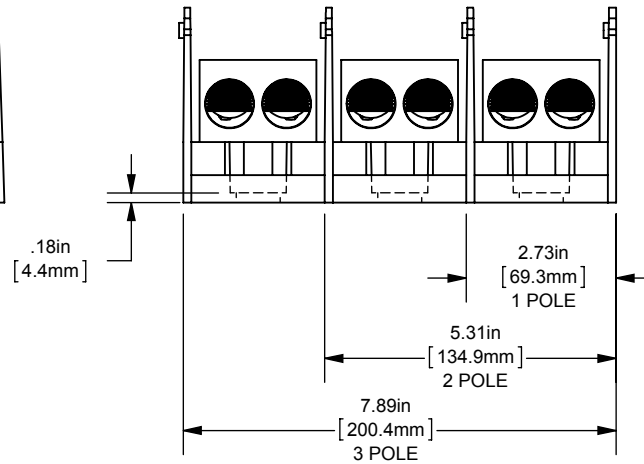

REV.	DATE	ECO	DESCRIPTION	BY	CK	APP
-	8/23/2013	NA	INITIAL RELEASE	LDB	NA	NA

DIMENSIONS IN [ ] ARE MILLIMETERS

MERSEN USA NEWBURYPORT-MA, LLC
374 MERRIMAC STREET
NEWBURYPORT, MA 01950

MPDB6909(0,1,2,3)

PDB -ADDER, 1 TO 3 POLES

(2) 500-4 X (2) 500-4 ALUMINUM

OUTLINE DIMENSIONS
NOT TO BE USED FOR PRODUCTION

701941

PRODUCT MANAGER

SIGN:

DATE:

DESIGN ENGINEER

SIGN:

DATE: