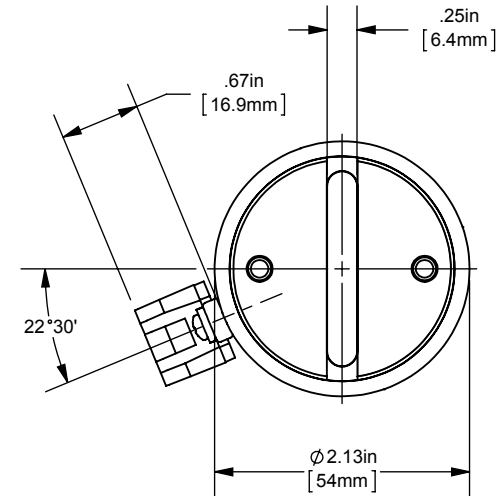

REV.	DATE	ECO	DESCRIPTION	BY	CK	APP
-	8-22-13	NA	INITIAL RELEASE	LDB		NA

DIMENSIONS IN [ ] ARE MILLIMETERS

MERSEN USA NEWBURYPORT-MA, LLC
374 MERRIMAC STREET
NEWBURYPORT, MA 01950

HP6J250EIB

HELIOPROTECTION CLASS J/INDICATOR

OUTLINE DIMENSIONS
NOT TO BE USED FOR PRODUCTION

PRODUCT MANAGER

DESIGN ENGINEER

SIGN:

SIGN:

DATE:

DATE:

250A 600VDC

701933