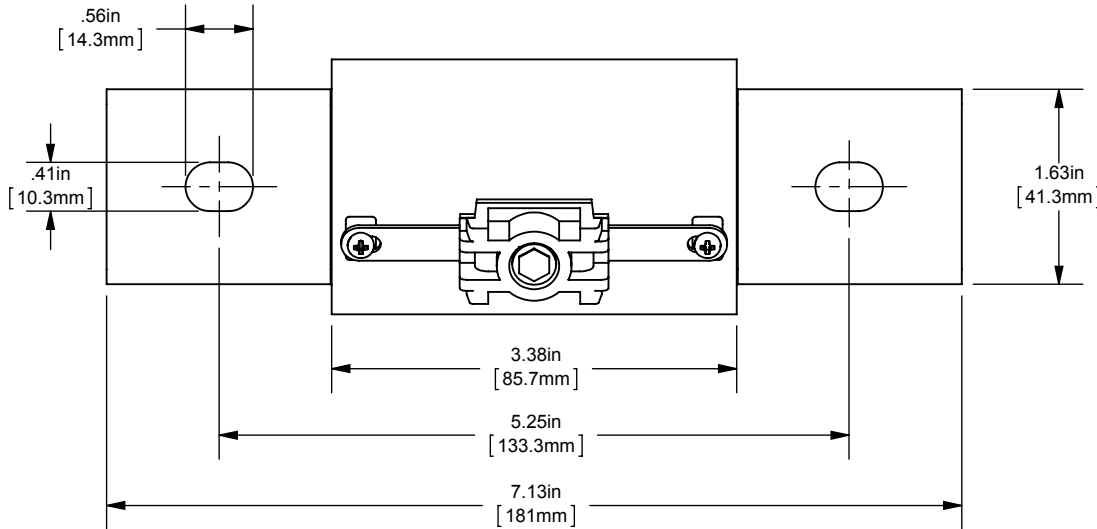

REV.	DATE	ECO	DESCRIPTION	BY	CK	APP
-	8-22-13	NA	INITIAL RELEASE	LDB		NA

DIMENSIONS IN [ ] ARE MILLIMETERS

MERSEN USA NEWBURYPORT-MA, LLC
374 MERRIMAC STREET
NEWBURYPORT, MA 01950

HP6J250EIB

HELIOPROTECTION CLASS J/INDICATOR

OUTLINE DIMENSIONS
NOT TO BE USED FOR PRODUCTION

PRODUCT MANAGER

DESIGN ENGINEER

SIGN:

SIGN:

DATE:

DATE:

250A 600VDC

701933