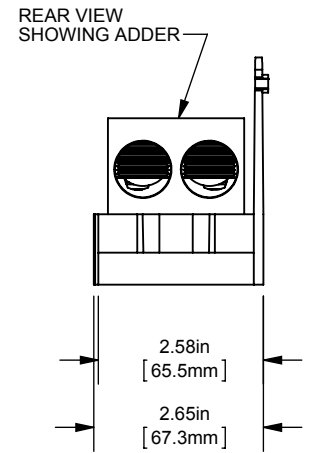

REV.	DATE	ECO	DESCRIPTION	BY	CK	APP
-	8/12/2013	NA	INITIAL RELEASE	LDB	NA	NA

DIMENSIONS IN [ ] ARE MILLIMETERS

MERSEN USA NEWBURYPORT-MA, LLC
374 MERRIMAC STREET
NEWBURYPORT, MA 01950

MPDB6910(0, 1, 2, 3)

PDB- ADDER, 1 TO 3 POLE

(2) 500-4 X (6) 2/0-14 ALUMINUM

OUTLINE DIMENSIONS
NOT TO BE USED FOR PRODUCTION

701918

PRODUCT MANAGER
SIGN:
DATE:

DESIGN ENGINEER
SIGN:
DATE: