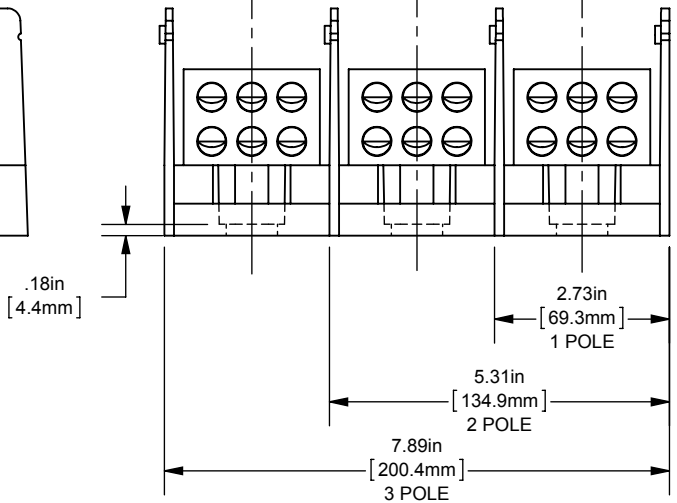

REV.	DATE	ECO	DESCRIPTION	BY	CK	APP
-	8/12/2013	NA	INITIAL RELEASE	LDB	NA	NA

DIMENSIONS IN [ ] ARE MILLIMETERS

MERSEN USA NEWBURYPORT-MA, LLC
374 MERRIMAC STREET
NEWBURYPORT, MA 01950

MPDB6910(0, 1, 2, 3)

PDB- ADDER, 1 TO 3 POLE

(2) 500-4 X (6) 2/0-14 ALUMINUM

OUTLINE DIMENSIONS
NOT TO BE USED FOR PRODUCTION

701918

PRODUCT MANAGER
SIGN:
DATE:

DESIGN ENGINEER
SIGN:
DATE: