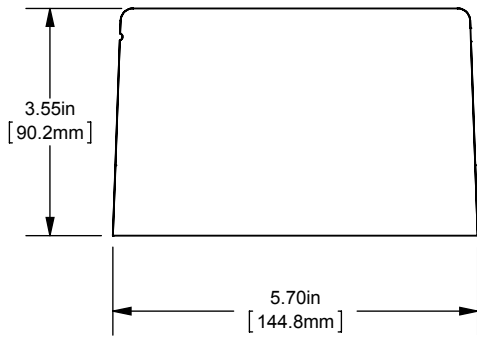

REV.	DATE	ECO	DESCRIPTION	BY	CK	APP
-	8/12/2013	NA	INITIAL RELEASE	LDB	NA	NA

DIMENSIONS IN [ ] ARE MILLIMETERS

MERSEN USA NEWBURYPORT-MA, LLC
374 MERRIMAC STREET
NEWBURYPORT, MA 01950

MPDB6910(0, 1, 2, 3)

PDB- ADDER, 1 TO 3 POLE

(2) 500-4 X (6) 2/0-14 ALUMINUM

OUTLINE DIMENSIONS
NOT TO BE USED FOR PRODUCTION

701918

PRODUCT MANAGER
SIGN:
DATE:

DESIGN ENGINEER
SIGN:
DATE: