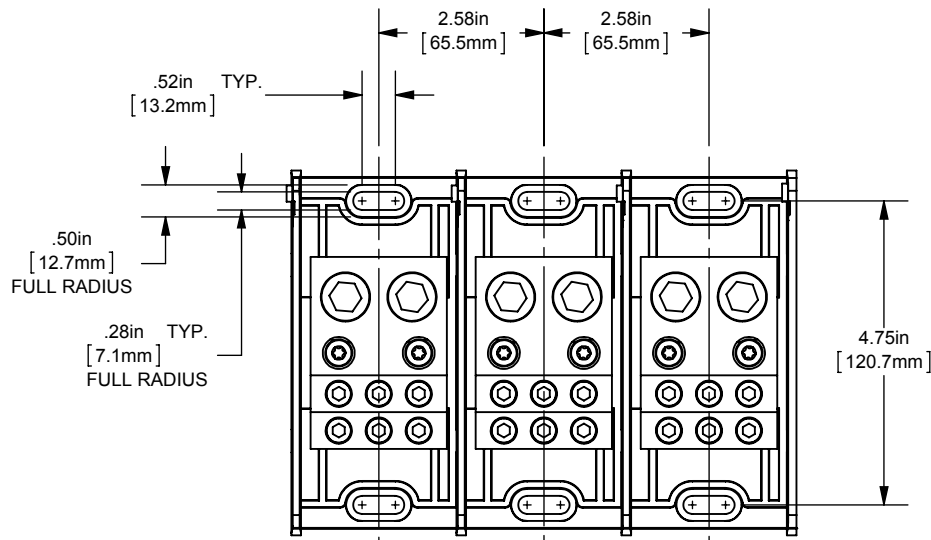

REV.	DATE	ECO	DESCRIPTION	BY	CK	APP
-	8/12/2013	NA	INITIAL RELEASE	LDB	NA	NA

DIMENSIONS IN [ ] ARE MILLIMETERS

MERSEN USA NEWBURYPORT-MA, LLC
374 MERRIMAC STREET
NEWBURYPORT, MA 01950

MPDB6910(0, 1, 2, 3)

PDB- ADDER, 1 TO 3 POLE

(2) 500-4 X (6) 2/0-14 ALUMINUM

OUTLINE DIMENSIONS
NOT TO BE USED FOR PRODUCTION

701918

PRODUCT MANAGER
SIGN:
DATE:

DESIGN ENGINEER
SIGN:
DATE: