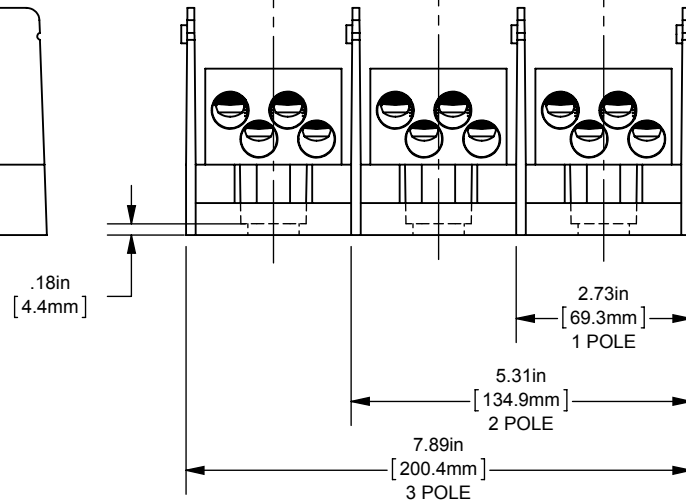

REV.	DATE	ECO	DESCRIPTION	BY	CK	APP
-	8/12/2013	NA	INITIAL RELEASE	LDB	NA	NA

DIMENSIONS IN [ ] ARE MILLIMETERS

MERSEN USA NEWBURYPORT-MA, LLC
374 MERRIMAC STREET
NEWBURYPORT, MA 01950

MPDB6831(0, 1, 2, 3)

PDB- ADDER, 1 TO 3 POLE

(2) 500-4 X (4) 4/0-10 COPPER

OUTLINE DIMENSIONS
NOT TO BE USED FOR PRODUCTION

701916

PRODUCT MANAGER

SIGN:

DATE:

DESIGN ENGINEER

SIGN:

DATE: