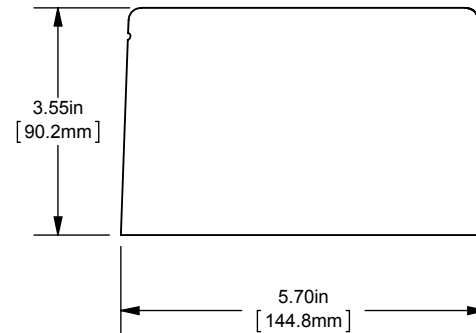

REV.	DATE	ECO	DESCRIPTION	BY	CK	APP
-	8/12/2013	NA	INITIAL RELEASE	LDB	NA	NA

DIMENSIONS IN [ ] ARE MILLIMETERS

MERSEN USA NEWBURYPORT-MA, LLC
374 MERRIMAC STREET
NEWBURYPORT, MA 01950

MPDB6831(0, 1, 2, 3)

PDB- ADDER, 1 TO 3 POLE

(2) 500-4 X (4) 4/0-10 COPPER

OUTLINE DIMENSIONS
NOT TO BE USED FOR PRODUCTION

701916

PRODUCT MANAGER

SIGN:

DATE:

DESIGN ENGINEER

SIGN:

DATE: