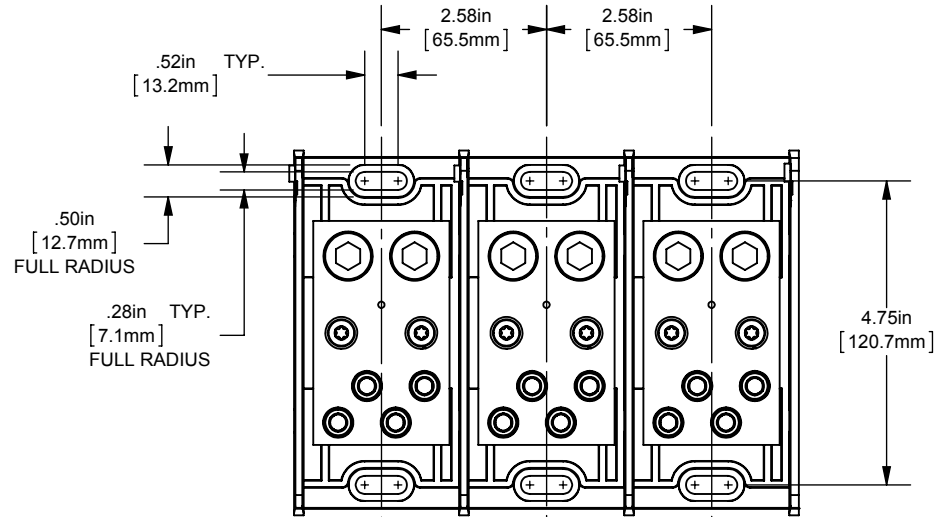

REV.	DATE	ECO	DESCRIPTION	BY	CK	APP
-	8/12/2013	NA	INITIAL RELEASE	LDB	NA	NA

DIMENSIONS IN [ ] ARE MILLIMETERS

MERSEN USA NEWBURYPORT-MA, LLC
374 MERRIMAC STREET
NEWBURYPORT, MA 01950

MPDB6831(0, 1, 2, 3)

PDB- ADDER, 1 TO 3 POLE

(2) 500-4 X (4) 4/0-10 COPPER

OUTLINE DIMENSIONS
NOT TO BE USED FOR PRODUCTION

701916

PRODUCT MANAGER

SIGN:

DATE:

DESIGN ENGINEER

SIGN:

DATE: