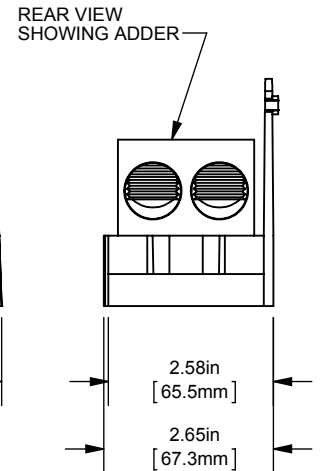

REV.	DATE	ECO	DESCRIPTION	BY	CK	APP
-	8/12/2013	NA	INITIAL RELEASE	LDB	NA	NA

DIMENSIONS IN [ ] ARE MILLIMETERS

MERSEN USA NEWBURYPORT-MA, LLC
374 MERRIMAC STREET
NEWBURYPORT, MA 01950

MPDB6831(0, 1, 2, 3)

PDB- ADDER, 1 TO 3 POLE

(2) 500-4 X (4) 4/0-10 COPPER

OUTLINE DIMENSIONS
NOT TO BE USED FOR PRODUCTION

701916

PRODUCT MANAGER

SIGN:

DATE:

DESIGN ENGINEER

SIGN:

DATE: