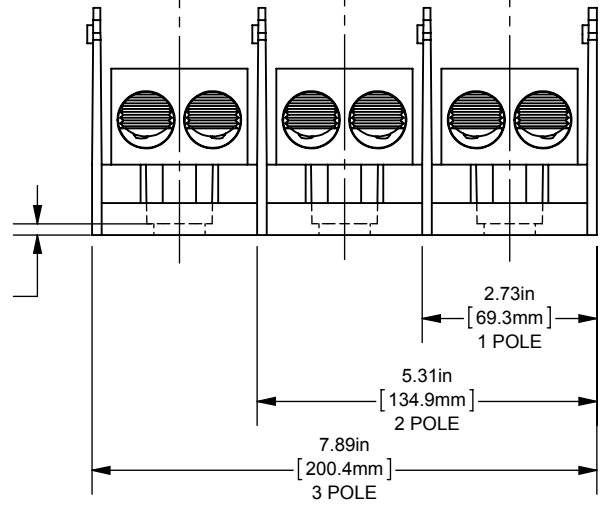

REV.	DATE	ECO	DESCRIPTION	BY	CK	APP
-	8/12/2013	NA	INITIAL RELEASE	LDB	NA	NA

DIMENSIONS IN [] ARE MILLIMETERS

MERSEN USA NEWBURYPORT-MA, LLC
374 MERRIMAC STREET
NEWBURYPORT, MA 01950

MPDB6809(0, 1, 2, 3)
PDB- ADDER, 1 TO 3 POLE
(2) 500-4 X (2) 500-4 COPPER

OUTLINE DIMENSIONS
NOT TO BE USED FOR PRODUCTION

701913

PRODUCT MANAGER
SIGN:
DATE:

DESIGN ENGINEER
SIGN:
DATE: