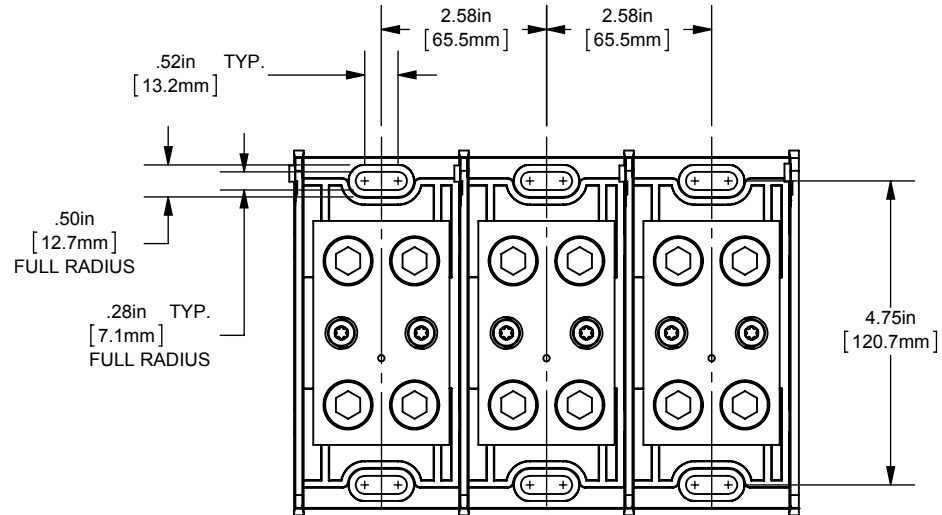

REV.	DATE	ECO	DESCRIPTION	BY	CK	APP
-	8/12/2013	NA	INITIAL RELEASE	LDB	NA	NA

DIMENSIONS IN [] ARE MILLIMETERS

MERSEN USA NEWBURYPORT-MA, LLC
374 MERRIMAC STREET
NEWBURYPORT, MA 01950

MPDB6809(0, 1, 2, 3)
PDB- ADDER, 1 TO 3 POLE
(2) 500-4 X (2) 500-4 COPPER

OUTLINE DIMENSIONS
NOT TO BE USED FOR PRODUCTION

701913

PRODUCT MANAGER
SIGN:
DATE:

DESIGN ENGINEER
SIGN:
DATE: