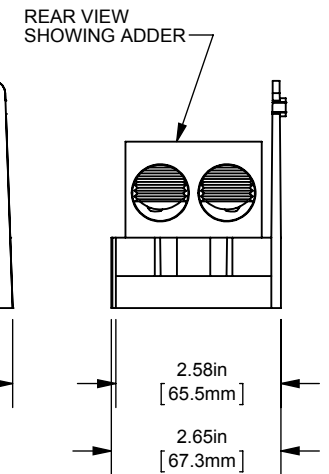

REV.	DATE	ECO	DESCRIPTION	BY	CK	APP
-	8/12/2013	NA	INITIAL RELEASE	LDB	NA	NA

DIMENSIONS IN [] ARE MILLIMETERS

MERSEN USA NEWBURYPORT-MA, LLC
374 MERRIMAC STREET
NEWBURYPORT, MA 01950

MPDB6809(0, 1, 2, 3)
PDB- ADDER, 1 TO 3 POLE
(2) 500-4 X (2) 500-4 COPPER

OUTLINE DIMENSIONS
NOT TO BE USED FOR PRODUCTION

701913

PRODUCT MANAGER
SIGN:
DATE:

DESIGN ENGINEER
SIGN:
DATE: