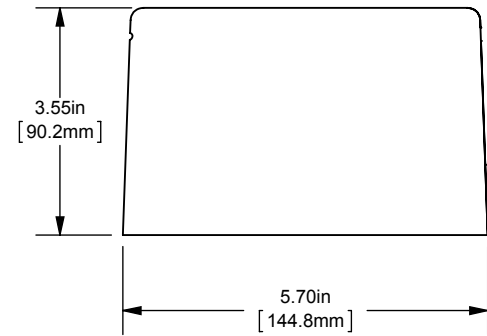

REV.	DATE	ECO	DESCRIPTION	BY	CK	APP
-	8/12/2013	NA	INITIAL RELEASE	LDB	NA	NA

DIMENSIONS IN [] ARE MILLIMETERS

MERSEN USA NEWBURYPORT-MA, LLC
374 MERRIMAC STREET
NEWBURYPORT, MA 01950

MPDB6809(0, 1, 2, 3)
PDB- ADDER, 1 TO 3 POLE
(2) 500-4 X (2) 500-4 COPPER

OUTLINE DIMENSIONS
NOT TO BE USED FOR PRODUCTION

701913

PRODUCT MANAGER
SIGN:
DATE:

DESIGN ENGINEER
SIGN:
DATE: