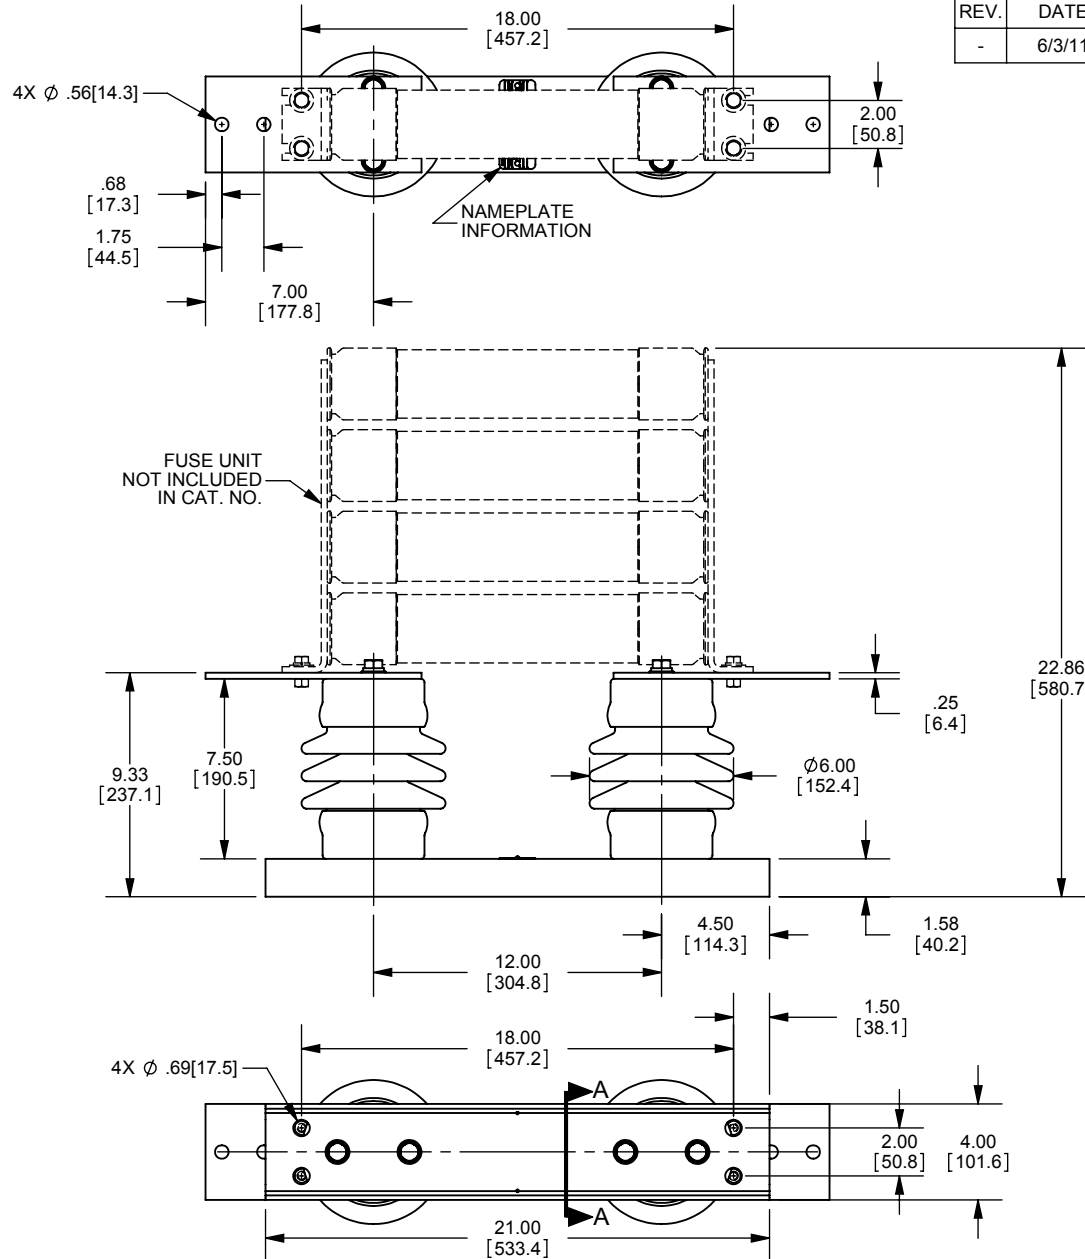

REV.	DATE	ECO	DESCRIPTION	BY	CK	APP
-	6/3/11	N/A	INITIAL RELEASE	RB	N/A	N/A

DIMENSIONS IN [] ARE MILLIMETERS

MERSEN NEWBURYPORT-MA, LLC
374 MERRIMAC STREET
NEWBURYPORT, MA 01950

9F61CKF009
FUSE SUPPORT
EKO-1DDDD
5.5kV MAX 95kV BIL

OUTLINE DIMENSIONS
NOT TO BE USED FOR PRODUCTION

701711

PRODUCT MANAGER

SIGN:

DATE:

DESIGN ENGINEER

SIGN:

DATE: