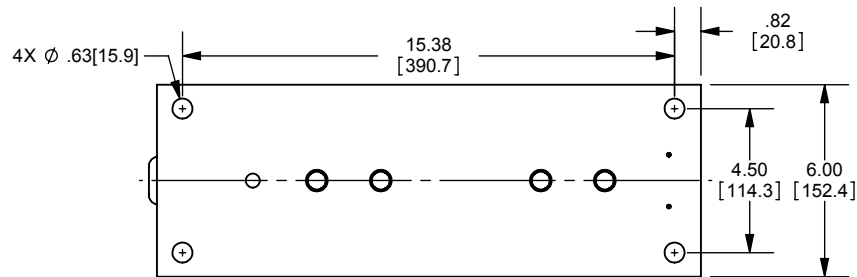

REV.	DATE	ECO	DESCRIPTION	BY	CK	APP
-	5/19/11	N/A	INITIAL RELEASE	RB	N/A	N/A

DIMENSIONS IN [] ARE MILLIMETERS

MERSEN USA NEWBURYPORT-MA, LLC
374 MERRIMAC STREET
NEWBURYPORT, MA 01950

9F61AAB305
FUSE DISCONNECT SWITCH
EK-3D
2.75kV MAX 60kV BIL

OUTLINE DIMENSIONS
NOT TO BE USED FOR PRODUCTION

701700

PRODUCT MANAGER

DESIGN ENGINEER

SIGN:

SIGN:

DATE:

DATE: