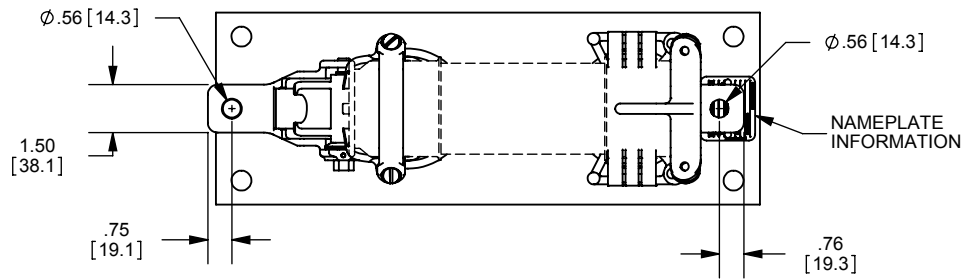

REV.	DATE	ECO	DESCRIPTION	BY	CK	APP
-	5/19/11	N/A	INITIAL RELEASE	RB	N/A	N/A

DIMENSIONS IN [] ARE MILLIMETERS

MERSEN USA NEWBURYPORT-MA, LLC
374 MERRIMAC STREET
NEWBURYPORT, MA 01950

9F61AAB305
FUSE DISCONNECT SWITCH
EK-3D
2.75kV MAX 60kV BIL

OUTLINE DIMENSIONS
NOT TO BE USED FOR PRODUCTION

701700

PRODUCT MANAGER

DESIGN ENGINEER

SIGN:

SIGN:

DATE:

DATE: