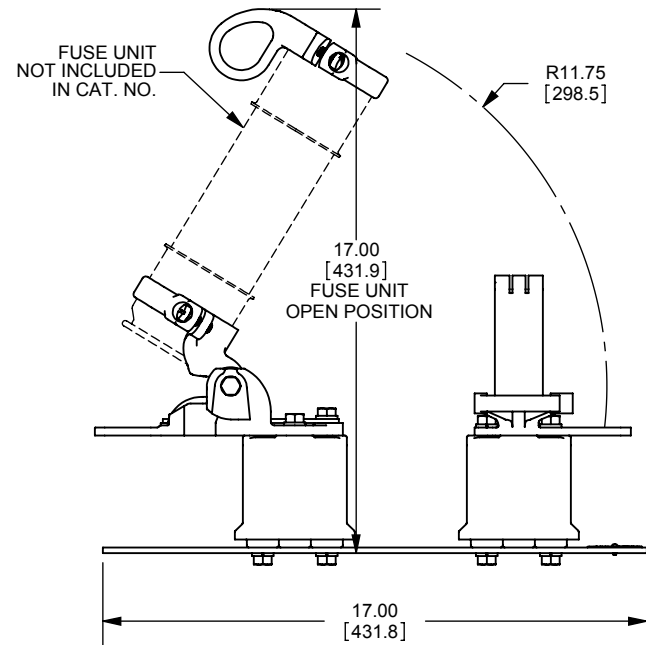

REV.	DATE	ECO	DESCRIPTION	BY	CK	APP
-	5/19/11	N/A	INITIAL RELEASE	RB	N/A	N/A

DIMENSIONS IN [] ARE MILLIMETERS

MERSEN USA NEWBURYPORT-MA, LLC
374 MERRIMAC STREET
NEWBURYPORT, MA 01950

9F61AAB305
FUSE DISCONNECT SWITCH
EK-3D
2.75kV MAX 60kV BIL

OUTLINE DIMENSIONS
NOT TO BE USED FOR PRODUCTION

701700

PRODUCT MANAGER

DESIGN ENGINEER

SIGN:

SIGN:

DATE:

DATE: