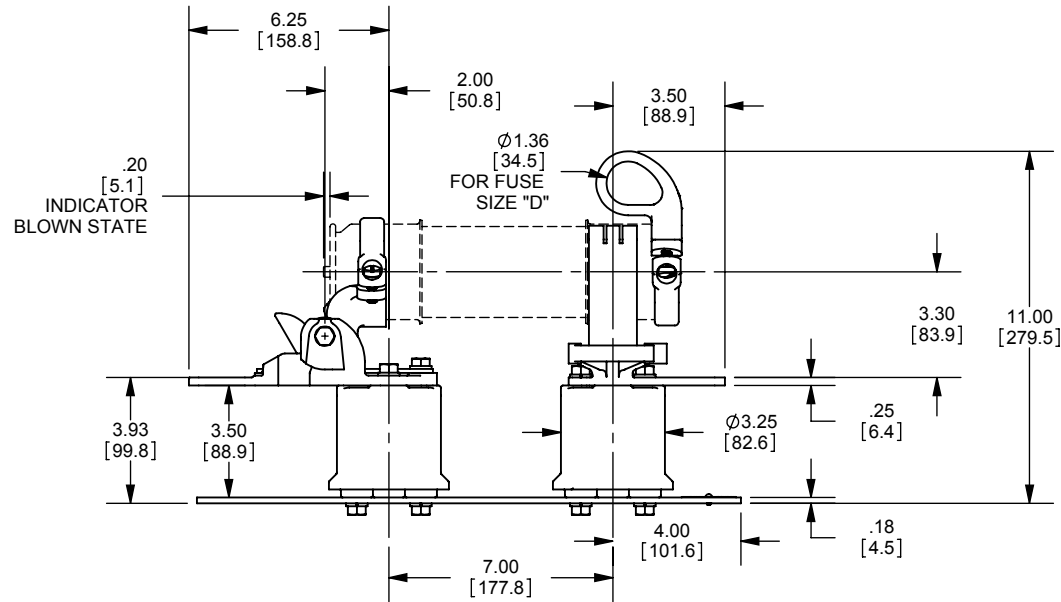

REV.	DATE	ECO	DESCRIPTION	BY	CK	APP
-	5/19/11	N/A	INITIAL RELEASE	RB	N/A	N/A

DIMENSIONS IN [] ARE MILLIMETERS

MERSEN USA NEWBURYPORT-MA, LLC
374 MERRIMAC STREET
NEWBURYPORT, MA 01950

9F61AAB305
FUSE DISCONNECT SWITCH
EK-3D
2.75kV MAX 60kV BIL

OUTLINE DIMENSIONS
NOT TO BE USED FOR PRODUCTION

701700

PRODUCT MANAGER

DESIGN ENGINEER

SIGN:

SIGN:

DATE:

DATE: